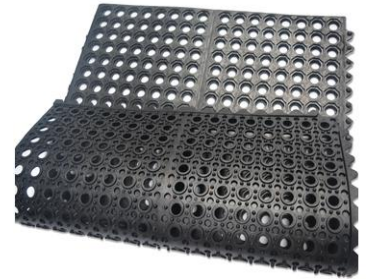

Model:FM-14
Size:W:90cm;120cm;160cm;L:15m/roll;
It can be cut freely;
Material:rubber;

Model:FM-15
Size:W:90cm;120cm;150cm;200cm;L:15m/roll;
It can be cut freely;
Material:pvc;

Model:FM-16
Size:40*57cm;
It can be spliced;
Material:pvc;

Model:FM-17
Size:29*29cm;
It can be spliced;
Material:pe;

Model:FM-18
Size:W:120cm;L:18m/roll;
It can be cut freely;
Material:pvc;

办公楼

Model:FM-19
Size:60*90cm;60*120cm;90*120cm;120*180cm;
It can be spliced;
Material:plastic;

Model:FM-20
Size:90*150cm;90*210cm;
Material:rubber;

Model:FM-21
Size:60*90;90*90cm;
It can be spliced;
Material:rubber;

Sound Insulation Series

Anti collision curbstone shock absorption

Model:FM-22
Size:you can customize the size;
It can be spliced;
Material:rubber;

Garden Path Series

Brick tiles

Model:FM-23
Size:20*10cm;thickness:2;2.5;4;4.5cm;
It can be spliced;
Material:rubber;

Garden Path Series

Hexagonal rubber tiles

Model:FM-24
Size:29*29cm;
It can be spliced;
Material:rubber;