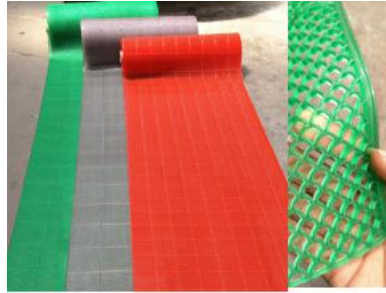

Model:FM-04
Size:W:90cm;120cm;180cm;
L:15m/roll;It can be cut freely;
Material:pvc;

Model:FM-05
Size:30*30cm;
It can be spliced;
Material:pvc;

Model:FM-06
Size:30*30cm;
It can be spliced;
Material:pvc;

Model:FM-07
Size:W:90cm;120cm;L:12m/roll;
It can be cut freely;
Material:pvc;

Model:FM-08
Size:W:90cm;120cm;L:12m/roll;
It can be cut freely;
Material:pvc;

Model:FM-09
Size:W:90cm;120cm;L:12m/roll;
It can be cut freely;
Material:pvc;

Model:FM-10
Size:W:90cm;120cm;L:12m/roll;
It can be cut freely;
Material:pvc;

Model:FM-11
Size:W:90cm;120cm;L:12m/roll;
It can be cut freely;
Material:pvc;

Model:FM-12
Size:30*30cm;
It can be spliced;
Material:pvc;

Model:FM-13
Size:W:30cm;50cm;60cm;80cm;120cm;150cm;
L:10m/roll;
It can be cut freely;
Material:pvc;

Model:FM-14
Size:W:90cm;120cm;160cm;L:15m/roll;
It can be cut freely;
Material:rubber;

Model:FM-15
Size:W:90cm;120cm;150cm;200cm;L:15m/roll;
It can be cut freely;
Material:pvc;

Model:FM-16
Size:40*57cm;
It can be spliced;
Material:pvc;