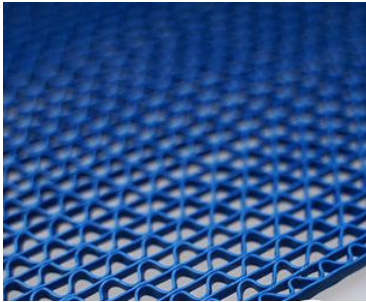

CATALOGUE OF FLOOR MAT

Model:FM-01
Size:W:90cm;120cm;180cm;
L:15m/roll;It can be cut freely;
Material:pvc;

Model:FM-02
Size:W:90cm;120cm;180cm;
L:15m/roll;It can be cut freely;
Material:pvc;

Model:FM-03
Size:W:90cm;120cm;180cm;
L:15m/roll;It can be cut freely;
Material:pvc;

Model:FM-04
Size:W:90cm;120cm;180cm;
L:15m/roll;It can be cut freely;
Material:pvc;

Model:FM-05
Size:30*30cm;
It can be spliced;
Material:pvc;

Model:FM-06
Size:30*30cm;
It can be spliced;
Material:pvc;

Model:FM-07
Size:W:90cm;120cm;L:12m/roll;
It can be cut freely;
Material:pvc;

Model:FM-08
Size:W:90cm;120cm;L:12m/roll;
It can be cut freely;
Material:pvc;

Model:FM-09
Size:W:90cm;120cm;L:12m/roll;
It can be cut freely;
Material:pvc;

Model:FM-10
Size:W:90cm;120cm;L:12m/roll;
It can be cut freely;
Material:pvc;

Model:FM-11
Size:W:90cm;120cm;L:12m/roll;
It can be cut freely;
Material:pvc;

Model:FM-12
Size:30*30cm;
It can be spliced;
Material:pvc;

Model:FM-13
Size:W:30cm;50cm;60cm;80cm;120cm;150cm;
L:10m/roll;
It can be cut freely;
Material:pvc;