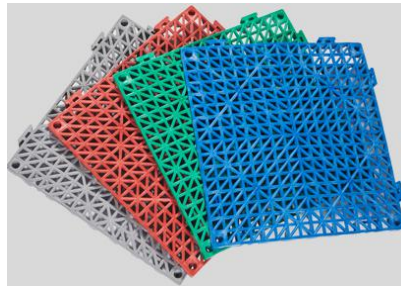

CATALOGUE OF FLOOR MAT

Model:FM-01
Size:W:90cm;120cm;180cm;
L:15m/roll;It can be cut freely;
Material:pvc;

Model:FM-02
Size:W:90cm;120cm;180cm;
L:15m/roll;It can be cut freely;
Material:pvc;

Model:FM-03
Size:W:90cm;120cm;180cm;
L:15m/roll;It can be cut freely;
Material:pvc;

Model:FM-04
Size:W:90cm;120cm;180cm;
L:15m/roll;It can be cut freely;
Material:pvc;

Model:FM-05
Size:30*30cm;
It can be spliced;
Material:pvc;

Model:FM-06
Size:30*30cm;
It can be spliced;
Material:pvc;

Model:FM-07
Size:W:90cm;120cm;L:12m/roll;
It can be cut freely;
Material:pvc;

Model:FM-08
Size:W:90cm;120cm;L:12m/roll;
It can be cut freely;
Material:pvc;

Model:FM-09
Size:W:90cm;120cm;L:12m/roll;
It can be cut freely;
Material:pvc;

Model:FM-10
Size:W:90cm;120cm;L:12m/roll;
It can be cut freely;
Material:pvc;

Model:FM-11
Size:W:90cm;120cm;L:12m/roll;
It can be cut freely;
Material:pvc;

Model:FM-12
Size:30*30cm;
It can be spliced;
Material:pvc;

Model:FM-13
Size:W:30cm;50cm;60cm;80cm;120cm;150cm;
L:10m/roll;
It can be cut freely;
Material:pvc;