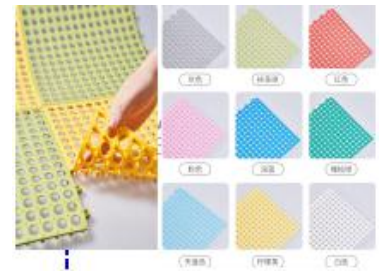

CATALOGUE OF FLOOR MAT

Model:FM-01
Size:W:90cm;120cm;180cm;
L:15m/roll;It can be cut freely;
Material:pvc;

Model:FM-02
Size:W:90cm;120cm;180cm;
L:15m/roll;It can be cut freely;
Material:pvc;

Model:FM-03
Size:W:90cm;120cm;180cm;
L:15m/roll;It can be cut freely;
Material:pvc;

Model:FM-04
Size:W:90cm;120cm;180cm;
L:15m/roll;It can be cut freely;
Material:pvc;

Model:FM-05
Size:30*30cm;
It can be spliced;
Material:pvc;

Model:FM-06
Size:30*30cm;
It can be spliced;
Material:pvc;

Model:FM-07
Size:W:90cm;120cm;L:12m/roll;
It can be cut freely;
Material:pvc;

Model:FM-08
Size:W:90cm;120cm;L:12m/roll;
It can be cut freely;
Material:pvc;

Model:FM-09
Size:W:90cm;120cm;L:12m/roll;
It can be cut freely;
Material:pvc;

Model:FM-10
Size:W:90cm;120cm;L:12m/roll;
It can be cut freely;
Material:pvc;

Model:FM-11
Size:W:90cm;120cm;L:12m/roll;
It can be cut freely;
Material:pvc;

Model:FM-12
Size:30*30cm;
It can be spliced;
Material:pvc;

Model:FM-13
Size:W:30cm;50cm;60cm;80cm;120cm;150cm;
L:10m/roll;
It can be cut freely;
Material:pvc;