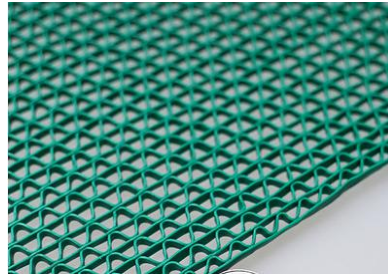

CATALOGUE OF FLOOR MAT

Model:FM-01
Size:W:90cm;120cm;180cm;
L:15m/roll;It can be cut freely;
Material:pvc;

Model:FM-02
Size:W:90cm;120cm;180cm;
L:15m/roll;It can be cut freely;
Material:pvc;

Model:FM-03
Size:W:90cm;120cm;180cm;
L:15m/roll;It can be cut freely;
Material:pvc;

Model:FM-04
Size:W:90cm;120cm;180cm;
L:15m/roll;It can be cut freely;
Material:pvc;

Model:FM-05
Size:30*30cm;
It can be spliced;
Material:pvc;

Model:FM-06
Size:30*30cm;
It can be spliced;
Material:pvc;

Model:FM-07
Size:W:90cm;120cm;L:12m/roll;
It can be cut freely;
Material:pvc;

Model:FM-08
Size:W:90cm;120cm;L:12m/roll;
It can be cut freely;
Material:pvc;

Model:FM-09
Size:W:90cm;120cm;L:12m/roll;
It can be cut freely;
Material:pvc;

Model:FM-10
Size:W:90cm;120cm;L:12m/roll;
It can be cut freely;
Material:pvc;

Model:FM-11
Size:W:90cm;120cm;L:12m/roll;
It can be cut freely;
Material:pvc;

Model:FM-12
Size:30*30cm;
It can be spliced;
Material:pvc;

Model:FM-13
Size:W:30cm;50cm;60cm;80cm;120cm;150cm;
L:10m/roll;
It can be cut freely;
Material:pvc;