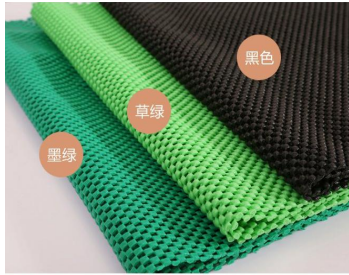

Model:FM-04
Size:W:90cm;120cm;180cm;
L:15m/roll;It can be cut freely;
Material:pvc;

Model:FM-05
Size:30*30cm;
It can be spliced;
Material:pvc;

Model:FM-06
Size:30*30cm;
It can be spliced;
Material:pvc;

Model:FM-07
Size:W:90cm;120cm;L:12m/roll;
It can be cut freely;
Material:pvc;

Model:FM-08
Size:W:90cm;120cm;L:12m/roll;
It can be cut freely;
Material:pvc;

Model:FM-09
Size:W:90cm;120cm;L:12m/roll;
It can be cut freely;
Material:pvc;

Model:FM-10
Size:W:90cm;120cm;L:12m/roll;
It can be cut freely;
Material:pvc;

Model:FM-11
Size:W:90cm;120cm;L:12m/roll;
It can be cut freely;
Material:pvc;

Model:FM-12
Size:30*30cm;
It can be spliced;
Material:pvc;

Model:FM-13
Size:W:30cm;50cm;60cm;80cm;120cm;150cm;
L:10m/roll;
It can be cut freely;
Material:pvc;

Model:FM-14
Size:W:90cm;120cm;160cm;L:15m/roll;
It can be cut freely;
Material:rubber;

Model:FM-15
Size:W:90cm;120cm;150cm;200cm;L:15m/roll;
It can be cut freely;
Material:pvc;

Model:FM-16
Size:40*57cm;
It can be spliced;
Material:pvc;