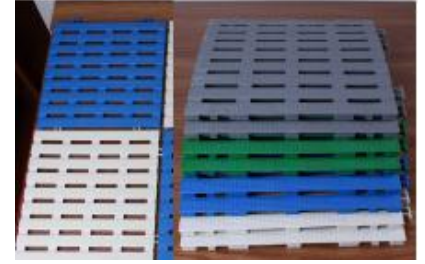

Model:FM-04
Size:W:90cm;120cm;180cm;
L:15m/roll;It can be cut freely;
Material:pvc;

Model:FM-05
Size:30*30cm;
It can be spliced;
Material:pvc;

Model:FM-06
Size:30*30cm;
It can be spliced;
Material:pvc;

Model:FM-07
Size:W:90cm;120cm;L:12m/roll;
It can be cut freely;
Material:pvc;

Model:FM-08
Size:W:90cm;120cm;L:12m/roll;
It can be cut freely;
Material:pvc;

Model:FM-09
Size:W:90cm;120cm;L:12m/roll;
It can be cut freely;
Material:pvc;

Model:FM-10
Size:W:90cm;120cm;L:12m/roll;
It can be cut freely;
Material:pvc;

Model:FM-11
Size:W:90cm;120cm;L:12m/roll;
It can be cut freely;
Material:pvc;

Model:FM-12
Size:30*30cm;
It can be spliced;
Material:pvc;

Model:FM-13
Size:W:30cm;50cm;60cm;80cm;120cm;150cm;
L:10m/roll;
It can be cut freely;
Material:pvc;

Model:FM-14
Size:W:90cm;120cm;160cm;L:15m/roll;
It can be cut freely;
Material:rubber;

Model:FM-15
Size:W:90cm;120cm;150cm;200cm;L:15m/roll;
It can be cut freely;
Material:pvc;

Model:FM-16
Size:40*57cm;
It can be spliced;
Material:pvc;