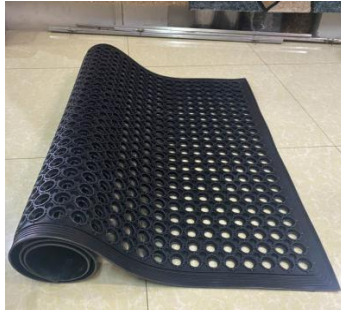

Model:FM-04
Size:W:90cm;120cm;180cm;
L:15m/roll;It can be cut freely;
Material:pvc;

Model:FM-05
Size:30*30cm;
It can be spliced;
Material:pvc;

Model:FM-06
Size:30*30cm;
It can be spliced;
Material:pvc;

Model:FM-07
Size:W:90cm;120cm;L:12m/roll;
It can be cut freely;
Material:pvc;

Model:FM-14
Size:W:90cm;120cm;160cm;L:15m/roll;
It can be cut freely;
Material:rubber;

Model:FM-15
Size:W:90cm;120cm;150cm;200cm;L:15m/roll;
It can be cut freely;
Material:pvc;

Model:FM-16
Size:40*57cm;
It can be spliced;
Material:pvc;

Model:FM-17
Size:29*29cm;
It can be spliced;
Material:pe;

Model:FM-18
Size:W:120cm;L:18m/roll;
It can be cut freely;
Material:pvc;

办公楼

Model:FM-19
Size:60*90cm;60*120cm;90*120cm;120*180cm;
It can be spliced;
Material:plastic;

Model:FM-20
Size:90*150cm;90*210cm;
Material:rubber;

Model:FM-21
Size:60*90;90*90cm;
It can be spliced;
Material:rubber;

Sound Insulation Series

Anti collision curbstone shock absorption

Model:FM-22
Size:you can customize the size;
It can be spliced;
Material:rubber;