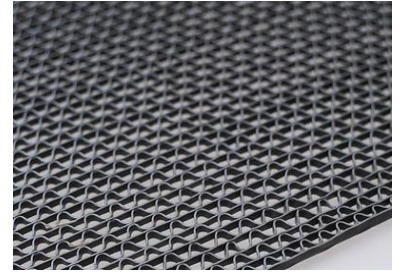

CATALOGUE OF FLOOR MAT

Model:FM-01
Size:W:90cm;120cm;180cm;
L:15m/roll;It can be cut freely;
Material:pvc;

Model:FM-02
Size:W:90cm;120cm;180cm;
L:15m/roll;It can be cut freely;
Material:pvc;

Model:FM-03
Size:W:90cm;120cm;180cm;
L:15m/roll;It can be cut freely;
Material:pvc;

Model:FM-04
Size:W:90cm;120cm;180cm;
L:15m/roll;It can be cut freely;
Material:pvc;

Model:FM-05
Size:30*30cm;
It can be spliced;
Material:pvc;

Model:FM-06
Size:30*30cm;
It can be spliced;
Material:pvc;

Model:FM-07
Size:W:90cm;120cm;L:12m/roll;
It can be cut freely;
Material:pvc;

Model:FM-08
Size:W:90cm;120cm;L:12m/roll;
It can be cut freely;
Material:pvc;

Model:FM-09
Size:W:90cm;120cm;L:12m/roll;
It can be cut freely;
Material:pvc;

Model:FM-10
Size:W:90cm;120cm;L:12m/roll;
It can be cut freely;
Material:pvc;

Model:FM-11
Size:W:90cm;120cm;L:12m/roll;
It can be cut freely;
Material:pvc;

Model:FM-12
Size:30*30cm;
It can be spliced;
Material:pvc;

Model:FM-13
Size:W:30cm;50cm;60cm;80cm;120cm;150cm;
L:10m/roll;
It can be cut freely;
Material:pvc;