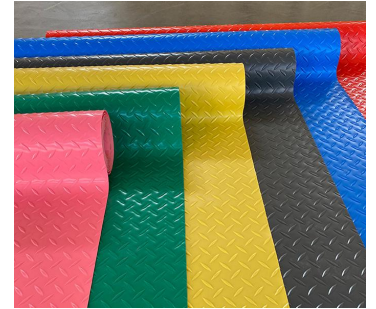

Model:FM-04
Size:W:90cm;120cm;180cm;
L:15m/roll;It can be cut freely;
Material:pvc;

Model:FM-05
Size:30*30cm;
It can be spliced;
Material:pvc;

Model:FM-06
Size:30*30cm;
It can be spliced;
Material:pvc;

Model:FM-07
Size:W:90cm;120cm;L:12m/roll;
It can be cut freely;
Material:pvc;

Model:FM-08
Size:W:90cm;120cm;L:12m/roll;
It can be cut freely;
Material:pvc;

Model:FM-09
Size:W:90cm;120cm;L:12m/roll;
It can be cut freely;
Material:pvc;

Model:FM-10
Size:W:90cm;120cm;L:12m/roll;
It can be cut freely;
Material:pvc;

Model:FM-11
Size:W:90cm;120cm;L:12m/roll;
It can be cut freely;
Material:pvc;

Model:FM-12
Size:30*30cm;
It can be spliced;
Material:pvc;

Model:FM-13
Size:W:30cm;50cm;60cm;80cm;120cm;150cm;
L:10m/roll;
It can be cut freely;
Material:pvc;

Model:FM-14
Size:W:90cm;120cm;160cm;L:15m/roll;
It can be cut freely;
Material:rubber;

Model:FM-15
Size:W:90cm;120cm;150cm;200cm;L:15m/roll;
It can be cut freely;
Material:pvc;

Model:FM-16
Size:40*57cm;
It can be spliced;
Material:pvc;