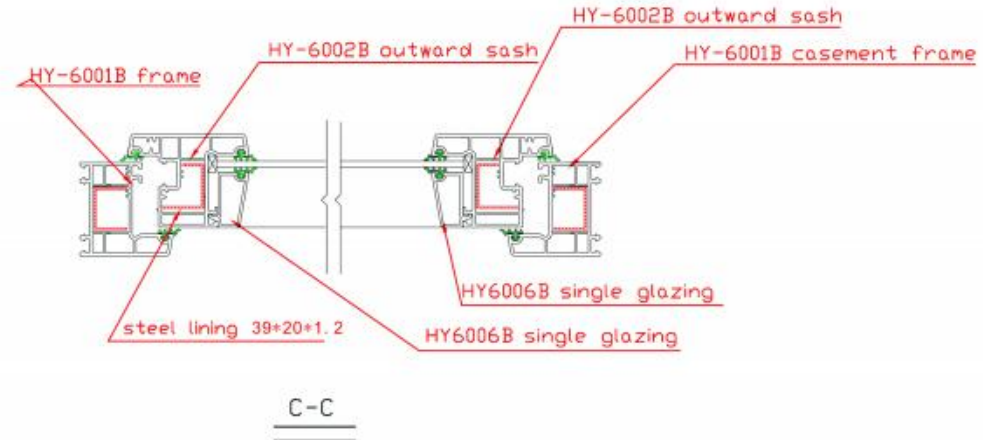

Production system

Quality control

E3
Casement Window with Fixed Glass
3000x2000

E5
Openable Window
600x1200

E6
Turn&tile Window
600x1200

E12
Openable Window
1200x1260

E7
Bottom-hung Window
600x1200

E8
Top-hung Window
600x1200

E14
Top-hung Window
400x500

E15
Openable Window
With Architect

60# Casement Windows Hardware Fitting

Rubber

Screen

Transmission rod

Single Point Handle

Handle