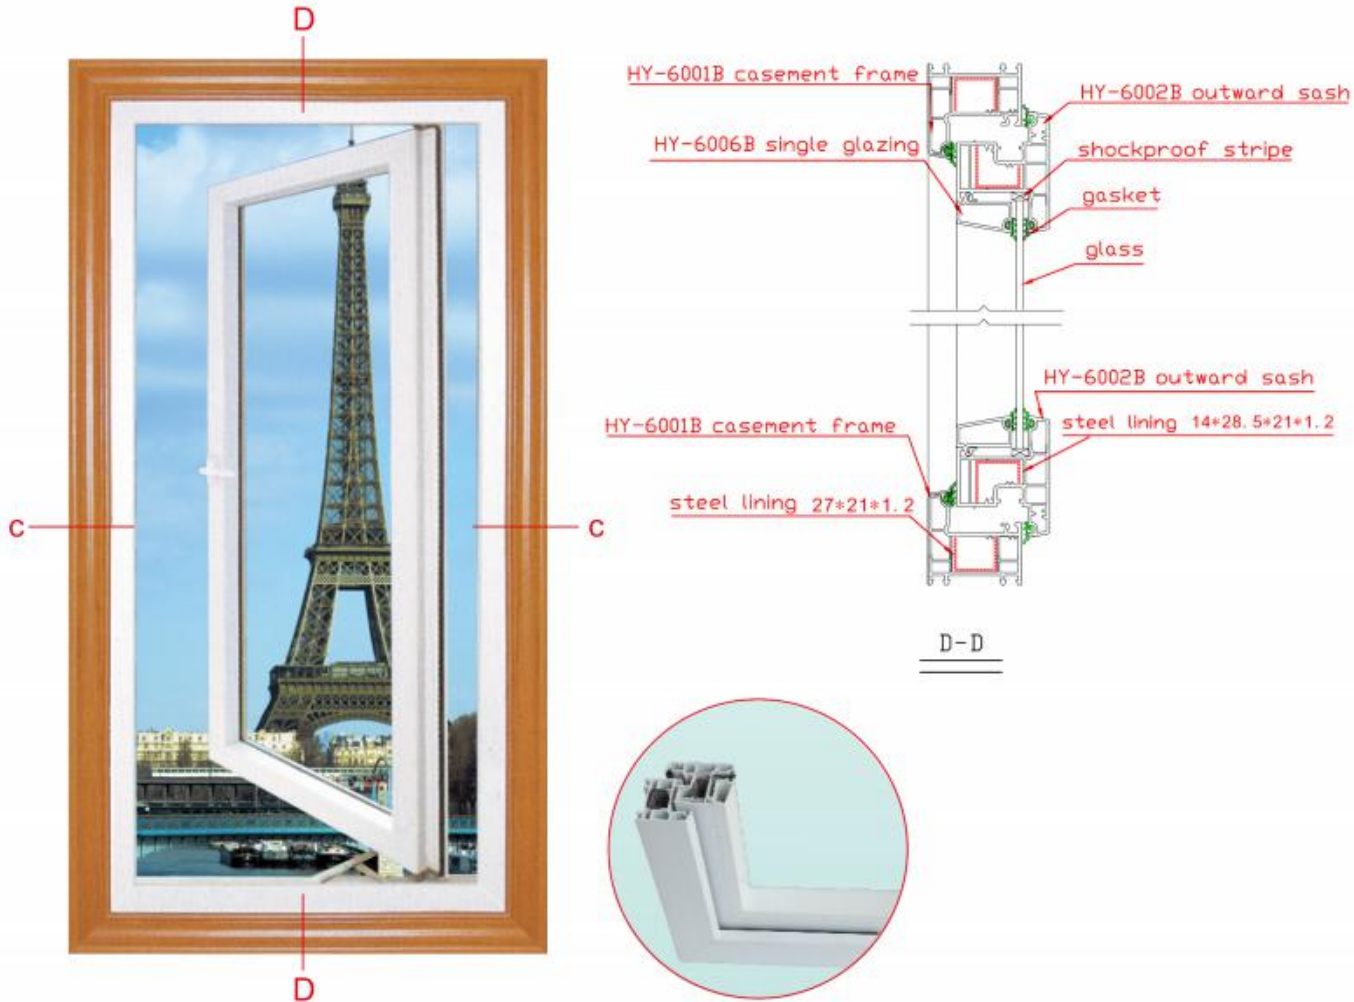

Production system

Quality control

E3
Casement Window with Fixed Glass
3000x2000

E5
Openable Window
600x1200

E6
Turn&tile Window
600x1200

E12
Openable Window
1200x1260

E7
Bottom-hung Window
600x1200

E8
Top-hung Window
600x1200

E14
Top-hung Window
400x500

E15
Openable Window
With Architect

60# Casement Windows Hardware Fitting

Rubber

Screen

Transmission rod

Single Point Handle

Handle

Casement Hinge

Casement Hinge

Screen Sash Hinge

Blot

12 Inch Friction Hinge

10 Inch Friction Hinge

E11
Sliding Window
3000x2000

E13
Sliding Window With Decoration Frame
1200x1260