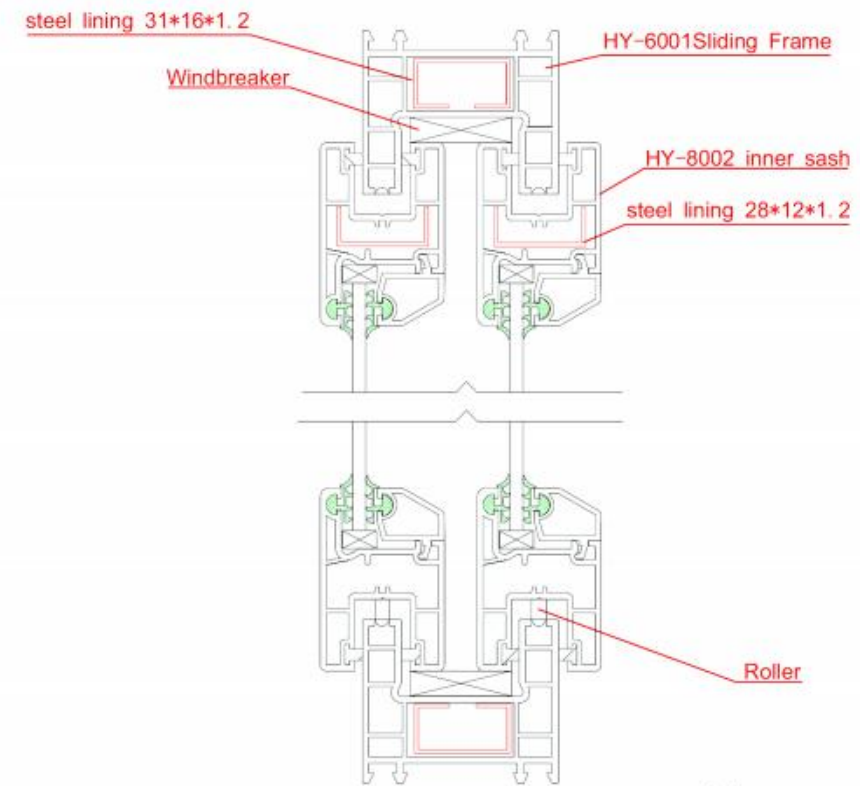

E14
Top-hung Window
400x500

E15
Openable Window
With Architect

60# Casement Windows Hardware Fitting

Rubber

Screen

Transmission rod

Single Point Handle

Handle

E10
Sliding Window
1200x1260

E9
Sliding Window
1500x1200

E4
Vertical Sliding Window
600x1200

E2
Double Glazing
Sliding Window
1200x1260

E16
Double Glass Sliding Window
With Grill
800*600

UPVC Sliding Windows And Doors

	 <p>Rubber</p>	 <p>Screen</p>	 <p>Single fat (Copper wheel)</p>	
	 <p>88 double groove Zinc Alloy pulley</p>	 <p>88 adjustable double groove Zinc Alloy pulley</p>	 <p>Single fat (Stainless steel wheel)</p>	 <p>The sealing block</p>
	 <p>Sliding door single point lock</p>	 <p>Screen handle</p>	 <p>Hook lock</p>	 <p>Transmission rod</p>
	 <p>Sliding door lock</p>	 <p>Crescent lock</p>	 <p>Crescent lock</p>	<p>WEIHUI UPVC SLIDING WINDOWS AND DOORS HARDWARE FITTING</p>