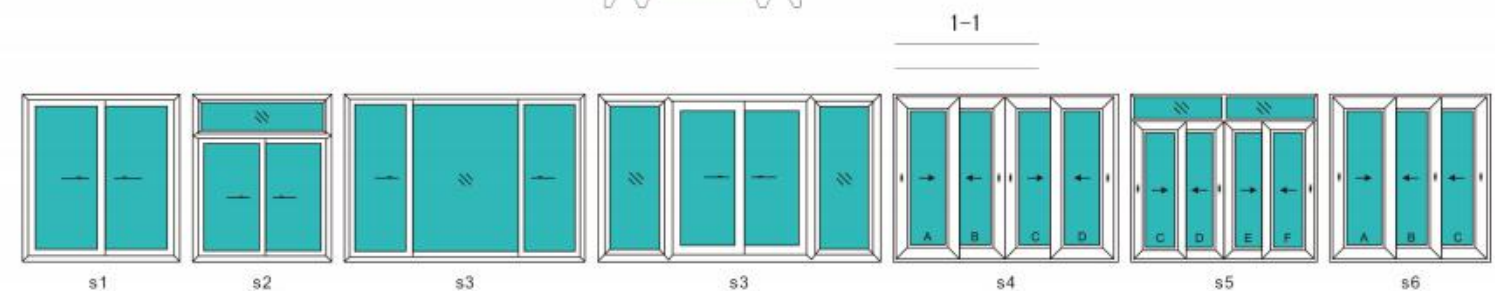

E10
Sliding Window
1200x1260

E9
Sliding Window
1500x1200

E4
Vertical Sliding Window
600x1200

E2
Double Glazing
Sliding Window
1200x1260

E16
Double Glass Sliding Window
With Grill
800*600

UPVC Sliding Windows And Doors

	 <p>Rubber</p>	 <p>Screen</p>	 <p>Single fat (Copper wheel)</p>	
	 <p>88 double groove Zinc Alloy pulley</p>	 <p>88 adjustable double groove Zinc Alloy pulley</p>	 <p>Single fat (Stainless steel wheel)</p>	 <p>The sealing block</p>
	 <p>Sliding door single point lock</p>	 <p>Screen handle</p>	 <p>Hook lock</p>	 <p>Transmission rod</p>
	 <p>Sliding door lock</p>	 <p>Crescent lock</p>	 <p>Crescent lock</p>	<p>WEIHUI UPVC SLIDING WINDOWS AND DOORS HARDWARE FITTING</p>