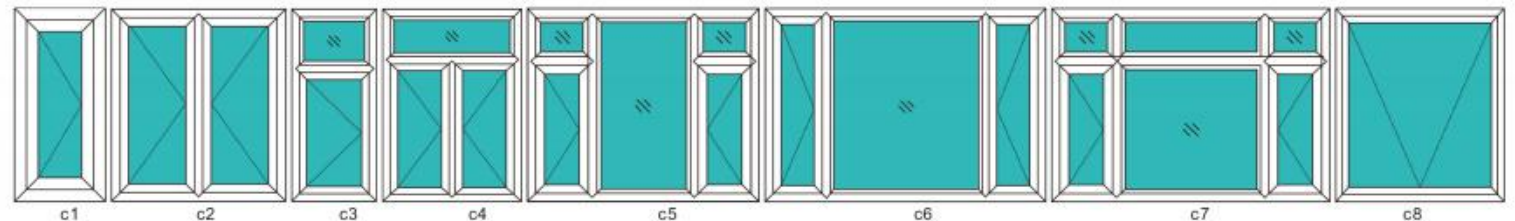

Production system

Quality control

E3
Casement Window with Fixed Glass
3000x2000

E5
Openable Window
600x1200

E6
Turn&tile Window
600x1200

E12
Openable Window
1200x1260

E7
Bottom-hung Window
600x1200

E8
Top-hung Window
600x1200

E14
Top-hung Window
400x500

E15
Openable Window
With Architect

60# Casement Windows Hardware Fitting

Rubber

Screen

Transmission rod

Single Point Handle

Handle