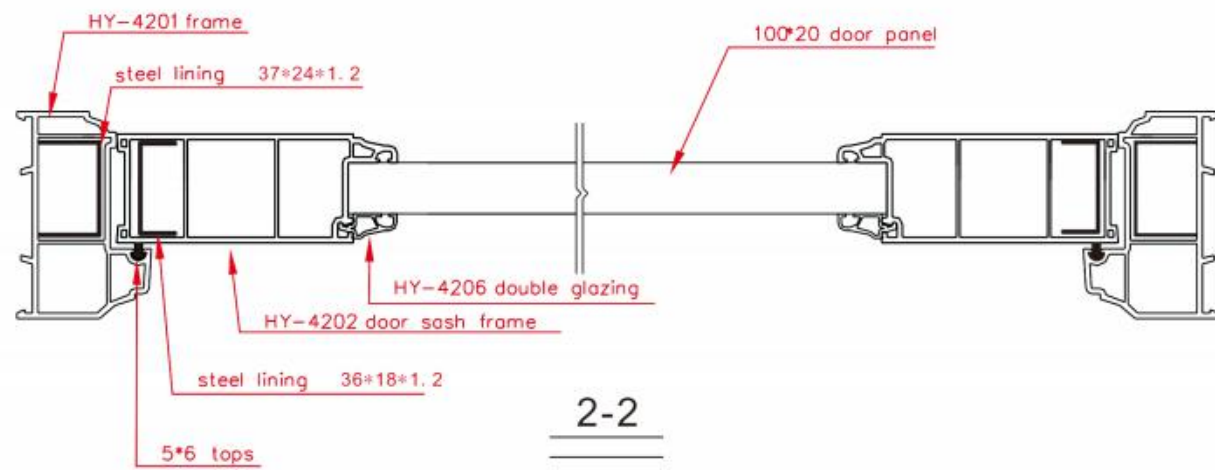

HY-057
Luxury Door
(Black Walnut)

HY-042
Sliding Door
3800x3000

HY-061
Multi-tracks
Sliding Door
1700x2100

1-1

2-2

42# Flat Open Interior Door Hardware Fitting

L1
UPVC Panel Fixed Louver

L2
Fix Glass Louver

L3
UPVC Louver Window

L4
UPVC Movable Glass Louver

Code HY-11201 Weight/m 1.92kg/M Name Large Sliding Frame	Code HY-11202 Weight/m 0.75kg/M Name Additional Sliding Frame	Code HY-11203 Weight/m 0.5kg/M Name Additional Sash Frame
Code HY-11204 Weight/m 0.783Kg/M Name Inner sash	Code HY-11205 Weight/m 0.275Kg/M Name Cover	Code HY-11206 Weight/m 0.2Kg/M Name Single Glazing Bead
Code HY-11207 Weight/m 1.33Kg/M Name Double Glazing Bead	Code HY-8820 Weight/m 0.5Kg/M Name Large Screen Sash	Code HY-0002 Weight/m 0.833Kg/M Name 135° Angular
Code HY-0003 Weight/m 0.476Kg/M Name 80/60 Joined Board	Code HY-4215 Weight/m 1.025kg/M Name 20 Large Door Sash	Code HY-0005 Weight/m 0.567Kg/M Name Universal Circle Tube
Code HY-0006 Weight/m 0.108Kg/M Name One-side Joint	Code HY-0007 Weight/m 0.8Kg/M Name 60/80 Angular	Code HY-0008 Weight/m 0.5Kg/M Name Theft-proof Tube
	Code HY-0009 Weight/m 1.28kg/M Name Large Combined Tube	