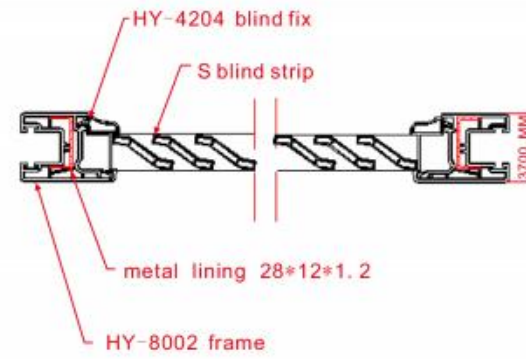

HY-057
Luxury Door
(Black Walnut)

HY-042
Sliding Door
3800x3000

HY-061
Multi-tracks
Sliding Door
1700x2100

1-1

2-2

42# Flat Open Interior Door Hardware Fitting

L1
UPVC Panel Fixed Louver

L2
Fix Glass Louver

L3
UPVC Louver Window

L4
UPVC Movable Glass Louver

Code HY-11201 Weight/m 1.92kg/M Name Large Sliding Frame	Code HY-11202 Weight/m 0.75kg/M Name Additional Sliding Frame	Code HY-11203 Weight/m 0.5kg/M Name Additional Sash Frame
Code HY-11204 Weight/m 0.783Kg/M Name Inner sash	Code HY-11205 Weight/m 0.275Kg/M Name Cover	Code HY-11206 Weight/m 0.2Kg/M Name Single Glazing Bead
Code HY-11207 Weight/m 1.33Kg/M Name Double Glazing Bead	Code HY-8820 Weight/m 0.5Kg/M Name Large Screen Sash	Code HY-0002 Weight/m 0.833Kg/M Name 135° Angular
Code HY-0003 Weight/m 0.476Kg/M Name 80/60 Joined Board	Code HY-4215 Weight/m 1.025kg/M Name 20 Large Door Sash	Code HY-0005 Weight/m 0.567Kg/M Name Universal Circle Tube
Code HY-0006 Weight/m 0.108Kg/M Name One-side Joint	Code HY-0007 Weight/m 0.8Kg/M Name 60/80 Angular	Code HY-0008 Weight/m 0.5Kg/M Name Theft-proof Tube
	Code HY-0009 Weight/m 1.28kg/M Name Large Combined Tube	