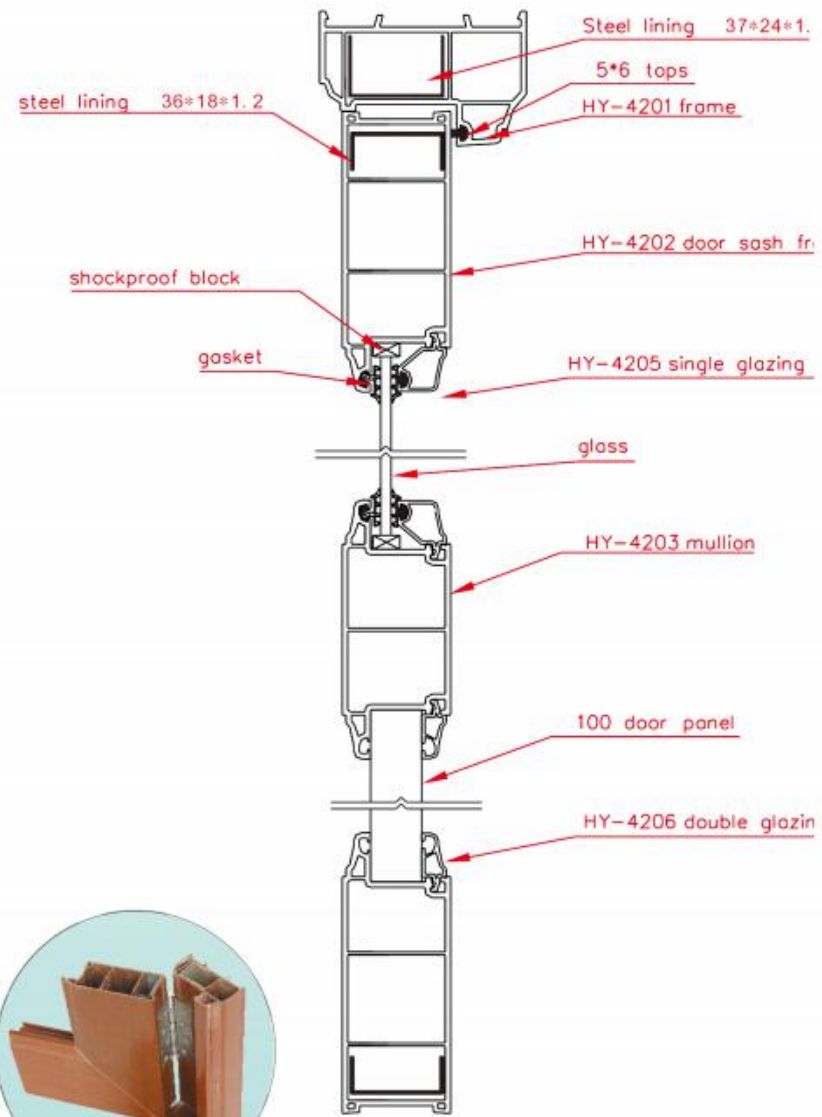

Production system

Quality control

E3
Casement Window with Fixed Glass
3000x2000

E5
Openable Window
600x1200

E6
Turn&tile Window
600x1200

E12
Openable Window
1200x1260

E7
Bottom-hung Window
600x1200

E8
Top-hung Window
600x1200

E14
Top-hung Window
400x500

E15
Openable Window
With Architect

60# Casement Windows Hardware Fitting

Rubber

Screen

Transmission rod

Single Point Handle

Handle

HY-057
Luxury Door
(Black Walnut)

HY-042
Sliding Door
3800x3000

HY-061
Multi-tracks
Sliding Door
1700x2100

1-1

2-2

42# Flat Open Interior Door Hardware Fitting

L1
UPVC Panel Fixed Louver

L2
Fix Glass Louver

L3
UPVC Louver Window

L4
UPVC Movable Glass Louver

Code HY-11201 Weight/m 1.92kg/M Name Large Sliding Frame	Code HY-11202 Weight/m 0.75kg/M Name Additional Sliding Frame	Code HY-11203 Weight/m 0.5kg/M Name Additional Sash Frame
Code HY-11204 Weight/m 0.783Kg/M Name Inner sash	Code HY-11205 Weight/m 0.275Kg/M Name Cover	Code HY-11206 Weight/m 0.2Kg/M Name Single Glazing Bead
Code HY-11207 Weight/m 1.33Kg/M Name Double Glazing Bead	Code HY-8820 Weight/m 0.5Kg/M Name Large Screen Sash	Code HY-0002 Weight/m 0.833Kg/M Name 135° Angular
Code HY-0003 Weight/m 0.476Kg/M Name 80/60 Joined Board	Code HY-4215 Weight/m 1.025kg/M Name 20 Large Door Sash	Code HY-0005 Weight/m 0.567Kg/M Name Universal Circle Tube
Code HY-0006 Weight/m 0.108Kg/M Name One-side Joint	Code HY-0007 Weight/m 0.8Kg/M Name 60/80 Angular	Code HY-0008 Weight/m 0.5Kg/M Name Theft-proof Tube
	Code HY-0009 Weight/m 1.28kg/M Name Large Combined Tube	