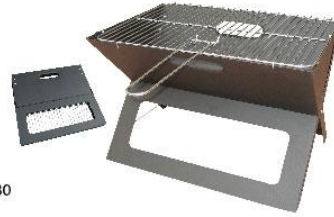

UQ-CY1225

PRODUCT SIZE DIA30X25
BBQ area DIA27CM
CARTON MEAS. 67X39X34/
12PCS
CTNR QTY 3600/7800/8880

UQ-CY4633

PRODUCT SIZE 46X33X29
BBQ area 44X29CM
CARTON MEAS. 45x33x48cm/6SET
CTNR QTY 2328/4584/5580