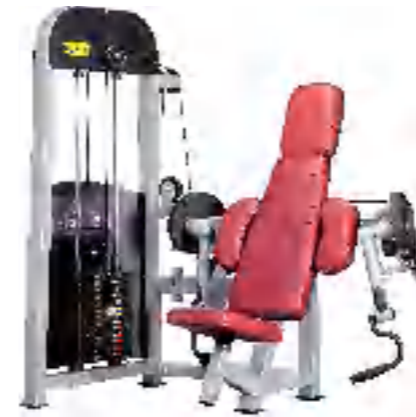

MT-6001
肩部推举训练器
Shoulder press
Traning spot:shoulder

MT-6002
蝴蝶式扩胸训练器
pec chest

MT-6002B
蝴蝶夹胸训练器
Rear Delt fly
Traning spot: Chest

MT-6003
上斜推胸训练器
Incline chest press
Traning spot: Chest

MT-6004(2 in 1)
腿部内/外弯训练器
Inner&outer thigh
Traning spot: Thigh

MT-6006
坐姿推胸训练器
Seated chest press
Traning spot: Chest

MT-6007

坐式划船拉力训练器
Seated row

Traning spot: Back

MT-6008

背肌训练器
Back extension

Traning spot: Back

MT-6013

二头肌训练器
Seated biceps curl

Traning spot: Biceps

MT-6014

三头肌训练器
Seated triceps extension

Traning spot: Triceps

MT-6009

腹部前屈训练器
Abdominal crunc

Traning spot: Abdominal

MT-6010

臀部复合训练器
Multi Hip

Traning spot: Hip

MT-6015

坐姿提肩训练器
Seated shoulder raise

Traning spot: Shoulder

MT-6016

坐姿下拉训练器
Vertical traction