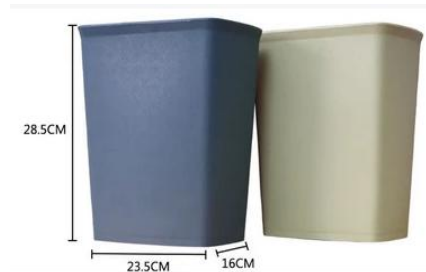

Size:
dia.25.5*H27cm;

Capacity:6L;

LT-52

Size:
dia.30*H30cm;
dia.24*H24.5cm;
dia.10*H10cm;

Capacity:12L, 8L, 5L
;

LT-53

Size:
24*24*H35cm;

Capacity:10L

LT-54

Size:
36.5*16.5*H40.3cm

Capacity:10L

HANGZHOU TOMAX IMPORT & EXPORT CO. LTD

杭州拓盟进出口有限公司

Tel: 0086-15988447631 (for oversea call)

LT-55

Size:
24*20*H34cm;

Capacity:9L;

LT-56

Size:
dia.23.5*H38cm;

Capacity:9L;

LT-57

Size:
dia.26.5*H32cm;

Capacity:10L;
Color:Black, gray;

LT-58

Size:
23.5*16*H28.5cm

Capacity:15L;

LT-59

Size:
29.5*23.5*H31cm;

Capacity:8L;
Color:Green, blue,
purple, pink;

LT-60

Size:
49*29*H87cm:

Capacity:120L;