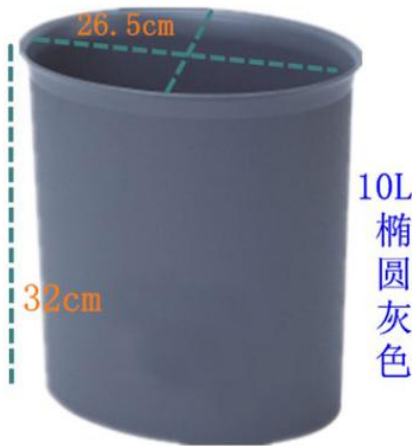

Size:
dia.25.5*H27cm;

Capacity:6L;

LT-52

Size:
dia.30*H30cm;
dia.24*H24.5cm;
dia.10*H10cm;

Capacity:12L, 8L, 5L
;

LT-53

Size:
24*24*H35cm;

Capacity:10L

LT-54

Size:
36.5*16.5*H40.3cm

Capacity:10L

HANGZHOU TOMAX IMPORT & EXPORT CO. LTD

杭州拓盟进出口有限公司

Tel: 0086-15988447631 (for oversea call)

LT-55

Size:
24*20*H34cm;

Capacity:9L;

LT-56

Size:
dia.23.5*H38cm;

Capacity:9L;

LT-57

Size:
dia.26.5*H32cm;

Capacity:10L;
Color:Black, gray;

LT-58