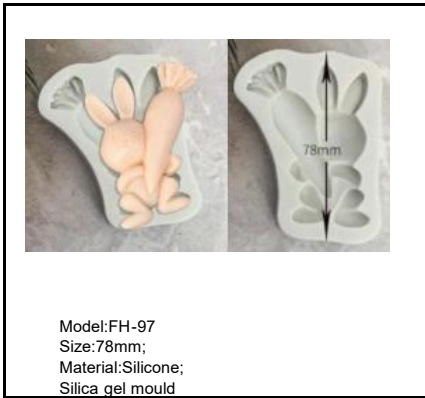

Model: FH-93
Size: adult size;
Material: Plush;
Easter hats

Model: FH-94
Size: adult size;
Material: Plush;
Easter hats

Model: FH-95
Size: 27.6*17.5cm;
Material: Silicone;
Silica gel mould

Model: FH-96
Size: 25.5*17cm;
Material: Silicone;
Silica gel mould

Model: FH-97
Size: 78mm;
Material: Silicone;
Silica gel mould

Model: FH-98
Size: 107mm;
Material: Silicone;
Silica gel mould

Model: FH-99
Size: 157mm;
Material: Silicone;
Silica gel mould

Henman Trading Co. Ltd