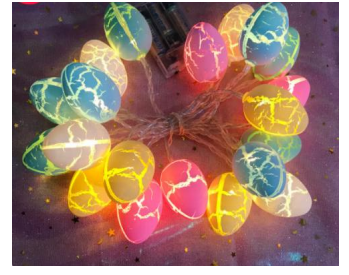

Model:FH-174
Size:3m;20bulb;
Material:PVC;
Egg string lamp