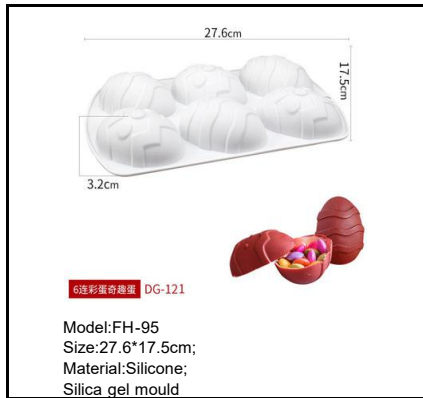

Model:FH-90
Size:H.20cm;
Material:Fabric;
Rabbit ear Headband

Henman Trading Co. Ltd

General Supplier for Hotel & Construction Industry

ADD.: RM3-306, UN PLAZA, LIUHE RD, HANGZHOU CITY, CHINA

Email: | shen@hztomax.com | sales@henmantrading.com |

Mobile / Whatsapp / wechat: 0086 15988447631 (for oversea call)

Model: FH-91
Size: 20*26cm; MOQ: 10pcs;
Material: Plush and fabric;
Easter hats

Model: FH-92
Size: 24.5*9cm; assemble it yourself;
Material: Non woven fabric;
DIY Easter hats

Model: FH-93
Size: adult size;
Material: Plush;
Easter hats

Model: FH-94
Size: adult size;
Material: Plush;
Easter hats

Model: FH-95
Size: 27.6*17.5cm;
Material: Silicone;
Silica gel mould

Model: FH-96
Size: 25.5*17cm;
Material: Silicone;
Silica gel mould

Model: FH-97
Size: 78mm;
Material: Silicone;
Silica gel mould

Model: FH-98
Size: 107mm;
Material: Silicone;
Silica gel mould

Model: FH-99
Size: 157mm;
Material: Silicone;
Silica gel mould

Henman Trading Co. Ltd