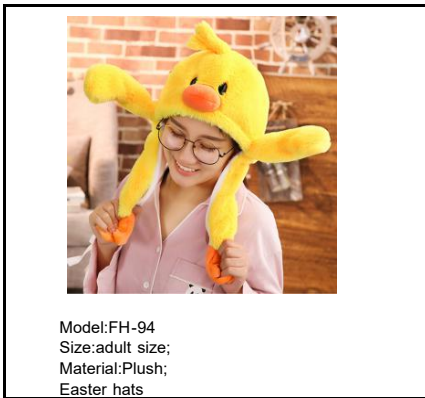

Model: FH-94
Size: adult size;
Material: Plush;
Easter hats