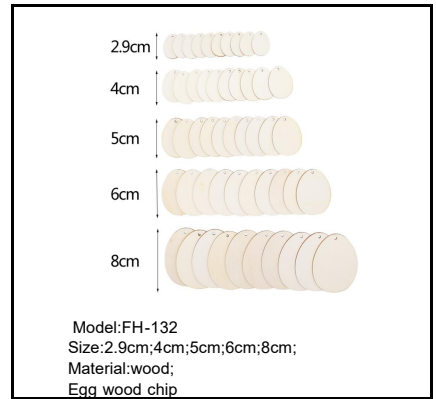

Model: FH-126
Size: L: 2.4m;
Material: paper;
Flag pulling

Henman Trading Co. Ltd

General Supplier for Hotel & Construction Industry

ADD.: RM3-306, UN PLAZA, LIUHE RD, HANGZHOU CITY, CHINA

Email : | shen@hztomax.com | sales@henmantrading.com |

Mobile / Whatsapp / wechat: 0086 15988447631 (for oversea call)

Model: FH-127
Size: 6*8cm; 6pcs/pack;
Material: wood;
Wooden hanging

Model: FH-128
Size: 6*8cm; 10pcs/pack;
Material: wood;
Wooden hanging

Model: FH-129
Size: 3cm; 100pcs/pack;
Material: wood;
Wooden hanging

Model: FH-130
Size: 20.5*13cm;
Material: Wood;
Wooden hanging

Model: FH-131
Size: 21*15cm;
Material: wood;
Wooden hanging

Model: FH-132
Size: 2.9cm; 4cm; 5cm; 6cm; 8cm;
Material: wood;
Egg wood chip