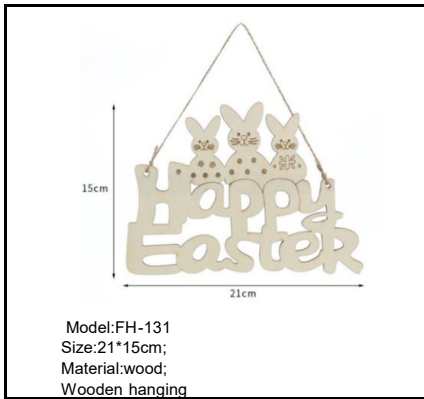

Model: FH-126
Size: L: 2.4m;
Material: paper;
Flag pulling

Henman Trading Co. Ltd

General Supplier for Hotel & Construction Industry

ADD.: RM3-306, UN PLAZA, LIUHE RD, HANGZHOU CITY, CHINA

Email : | shen@hztomax.com | sales@henmantrading.com |

Mobile / Whatsapp / wechat: 0086 15988447631 (for oversea call)

Model: FH-127
Size: 6*8cm; 6pcs/pack;
Material: wood;
Wooden hanging

Model: FH-128
Size: 6*8cm; 10pcs/pack;
Material: wood;
Wooden hanging

Model: FH-129
Size: 3cm; 100pcs/pack;
Material: wood;
Wooden hanging

Model: FH-130
Size: 20.5*13cm;
Material: Wood;
Wooden hanging

Model: FH-131
Size: 21*15cm;
Material: wood;
Wooden hanging

Model: FH-132
Size: 2.9cm; 4cm; 5cm; 6cm; 8cm;
Material: wood;
Egg wood chip

Model: FH-133
Size: 1mm; 200m/roll;
Material: jute;
Hemp rope roll

Model: FH-134
Size: 6.5*13cm;
Material: Wood;
Wooden rabbit

Model: FH-135
Size: 15*9*3.5cm;
Material: wood;
Wooden rabbit stand

Henman Trading Co. Ltd