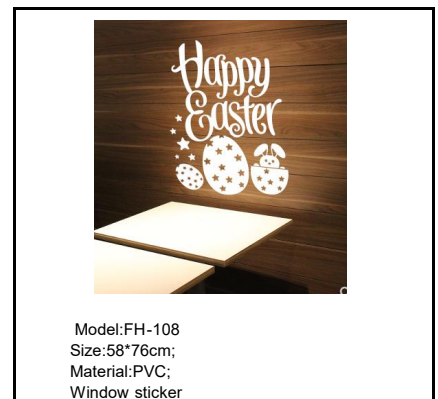

Model: FH-108
Size: 58*76cm;
Material: PVC;
Window sticker