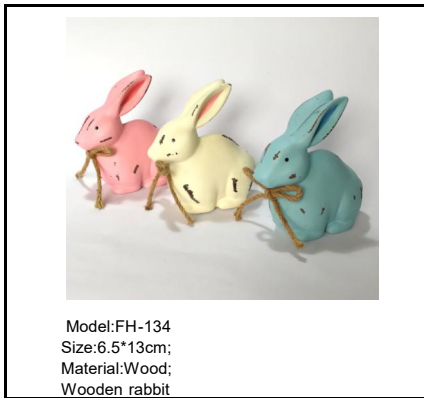

Model: FH-129
Size: 3cm; 100pcs/pack;
Material: wood;
Wooden hanging

Model: FH-130
Size: 20.5*13cm;
Material: Wood;
Wooden hanging

Model: FH-131
Size: 21*15cm;
Material: wood;
Wooden hanging

Model: FH-132
Size: 2.9cm; 4cm; 5cm; 6cm; 8cm;
Material: wood;
Egg wood chip

Model: FH-133
Size: 1mm; 200m/roll;
Material: jute;
Hemp rope roll

Model: FH-134
Size: 6.5*13cm;
Material: Wood;
Wooden rabbit

Model: FH-135
Size: 15*9*3.5cm;
Material: wood;
Wooden rabbit stand

Henman Trading Co. Ltd