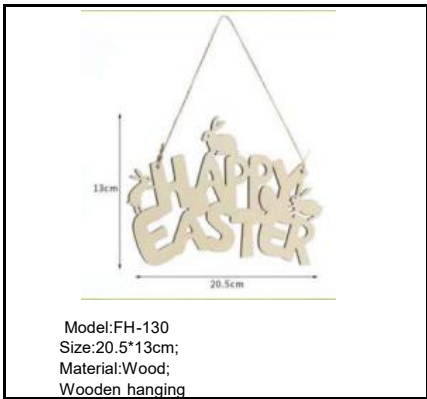

Model: FH-126
Size: L: 2.4m;
Material: paper;
Flag pulling

Henman Trading Co. Ltd

General Supplier for Hotel & Construction Industry

ADD.: RM3-306, UN PLAZA, LIUHE RD, HANGZHOU CITY, CHINA

Email : | shen@hztomax.com | sales@henmantrading.com |

Mobile / Whatsapp / wechat: 0086 15988447631 (for oversea call)

Model: FH-127
Size: 6*8cm; 6pcs/pack;
Material: wood;
Wooden hanging

Model: FH-128
Size: 6*8cm; 10pcs/pack;
Material: wood;
Wooden hanging

Model: FH-129
Size: 3cm; 100pcs/pack;
Material: wood;
Wooden hanging

Model: FH-130
Size: 20.5*13cm;
Material: Wood;
Wooden hanging

Model: FH-131
Size: 21*15cm;
Material: wood;
Wooden hanging

Model: FH-132
Size: 2.9cm; 4cm; 5cm; 6cm; 8cm;
Material: wood;
Egg wood chip