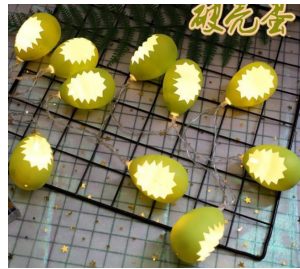

Model:FH-176
Size:3m;20bulb;
Material:PVC;
Egg string lamp