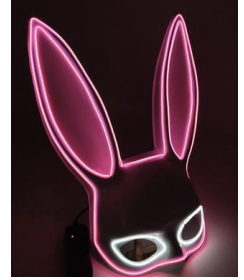

Model: FH-165
Size: adult size;
Material: PVC;
LED mask