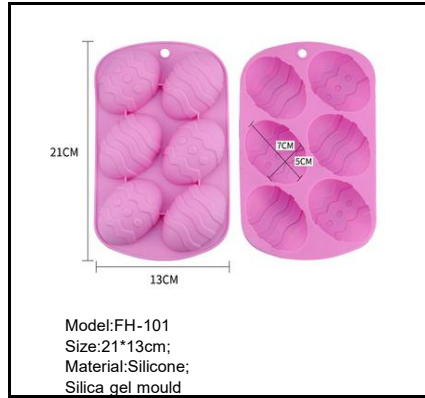

Model: FH-97
Size: 78mm;
Material: Silicone;
Silica gel mould

Model: FH-98
Size: 107mm;
Material: Silicone;
Silica gel mould

Model: FH-99
Size: 157mm;
Material: Silicone;
Silica gel mould

Henman Trading Co. Ltd

Model: FH-100
Size: 6*6*1.5cm;
Material: Silicone;
Silica gel mould

Model: FH-101
Size: 21*13cm;
Material: Silicone;
Silica gel mould

Model: FH-102
Size: 20*13cm;
Material: Silicone;
Silica gel mould

Model: FH-103
Size: 23*12*2cm;
Material: Silicone;
Silica gel mould