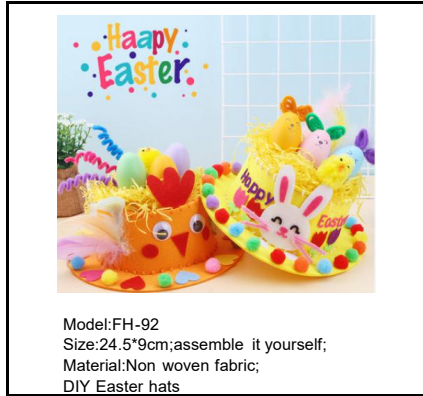

Model: FH-92
Size: 24.5*9cm; assemble it yourself;
Material: Non woven fabric;
DIY Easter hats