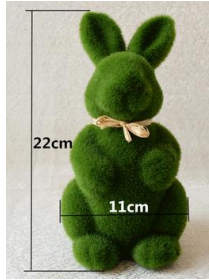

Model: FH-47
Size: 11*22cm;
Material: polyester and foam;;
Rabbit decoration