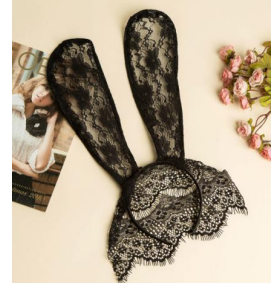

Model:FH-81
Size:adult size;
Material:Lace;
Rabbit ear Headband