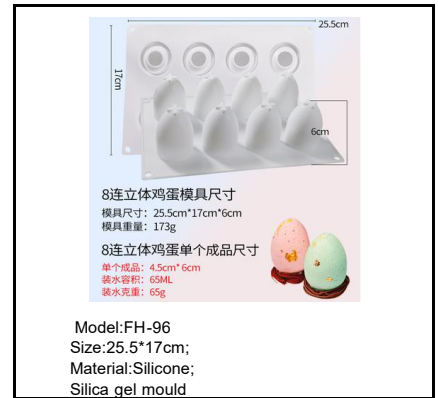

Model: FH-96
Size: 25.5*17cm;
Material: Silicone;
Silica gel mould