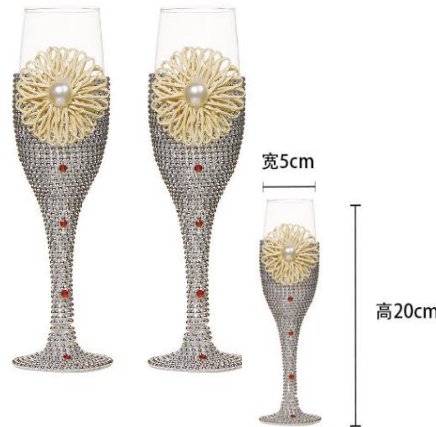

HQ-227;  
Material:Resin,  
Stainless Steel;  
Size:As shown;

重量: 刀约60g  
铲约80g  
含盒子总重量约230g

HQ-228;  
Material:Resin,  
Stainless Steel;  
Size:As shown;

HQ-229;  
Material:Silk,  
Glass,Rhinestones  
Size:As shown;

HQ-230  
Material:Glass,  
Rhinestones;  
Size:As shown;

HQ-231  
Material:Glass,Silk;  
Size:Dia.5\*20cm;

HQ-232  
Material:Glass, Hemp;  
Size:Dia.5\*20cm;