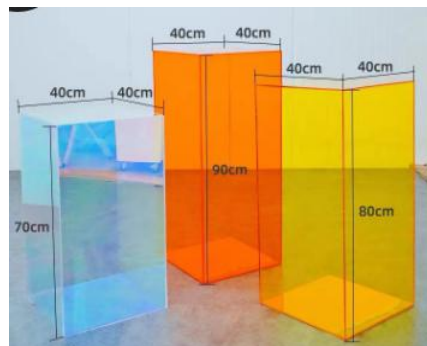

HQ-114
flower vase stand
Size:40*40*70cm,40*
40*80cm ,customize
40*40*90cm