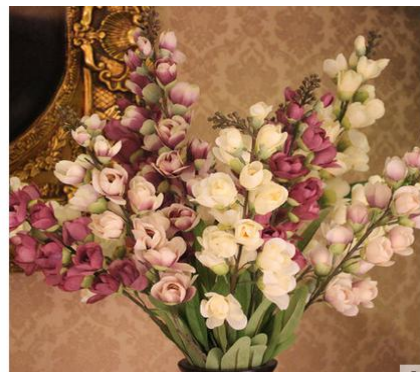

HQ-60
flower

Size:
L92cm

Material:polyster