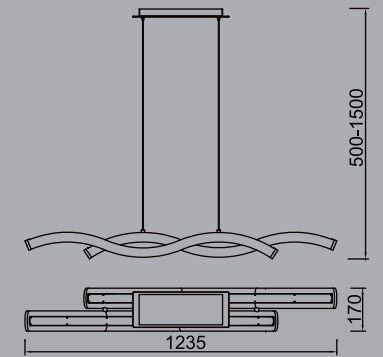

0  
UI  
|  
08

**J010A**

White / Plastic shade  
LED White 40W

A++ A+ A

**J010B**

White / Plastic shade  
LED White 30W

A++ A+ A

**J005 - RGB**