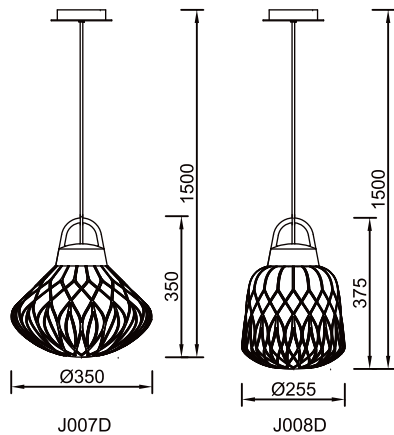

J007D

J008D