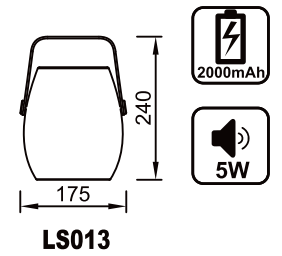

Items No.	L	W	H
LS008	200	200	200
LS006	300	300	300
LS007	400	400	400

For
UHE
| so
086