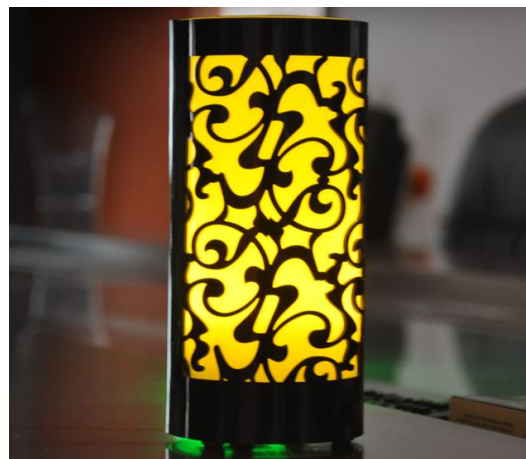

Size:D9\*H18cm

XC-124

H type  
beer bottle  
shape lamp  
Size:8.8\*H24cm  
Colour : yellow&  
blue

XC-125

S type  
beer bottle  
shape lamp  
Colour : yellow&  
blue

XC-126

Cylindrical  
lamp  
Colour :  
white/yellow/blue  
/red/green  
Size:D8\*H17cm