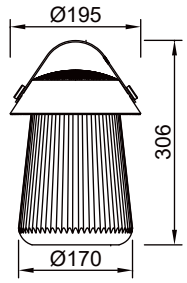

LIGHTING & SPEAKER

LS027

LED 3W RGBW