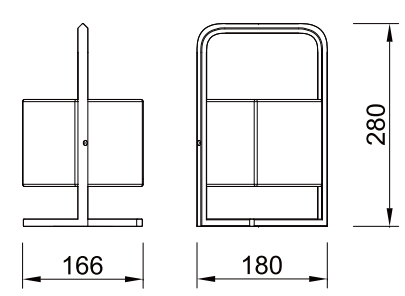

2004
Portable lamp
Black handle (more color)
LED 1.2W RGBW
1800mA/h Battery included