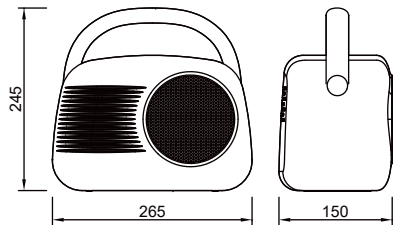

LIGHTING & SPEAKER

LS026

LED 3W RGBW