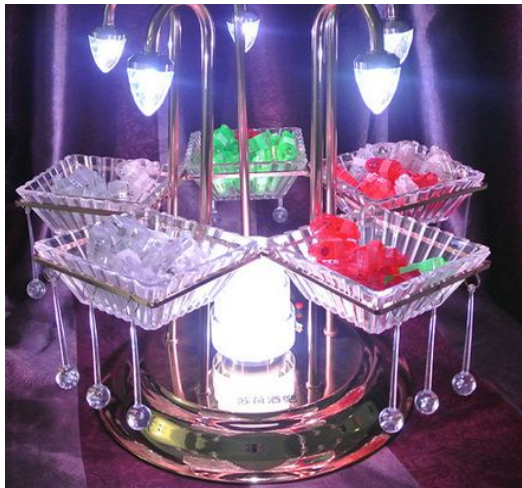

Mobile/Whatsapp/wechat:0086 15988447631 (for oversea call)

XC-139

Ashtray  
Size:D12\*H16.5cm  
Colour:red/blue/golden/silver

XC-140

Flowerpot  
Size:  
1:40\*40\*H55cm  
2: 45\*45\*H70cm

XC-141

Table lamp  
with basket  
Size:  
280\*360mm