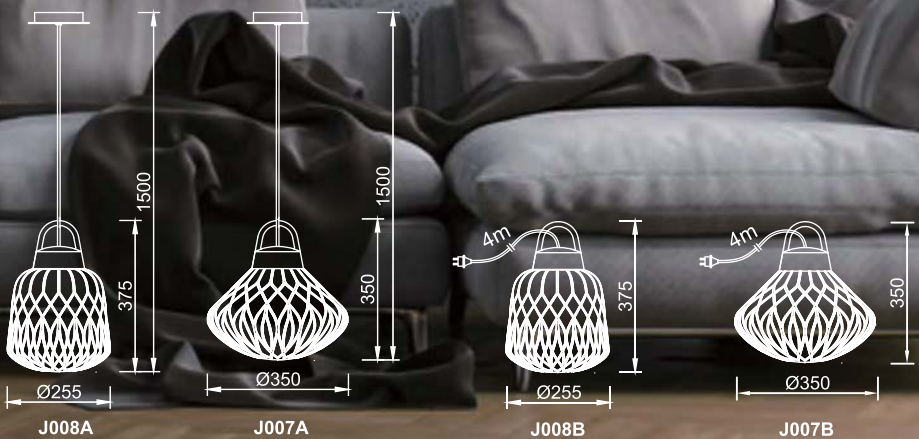

White shade + Grey body
E27 Max 40W

A