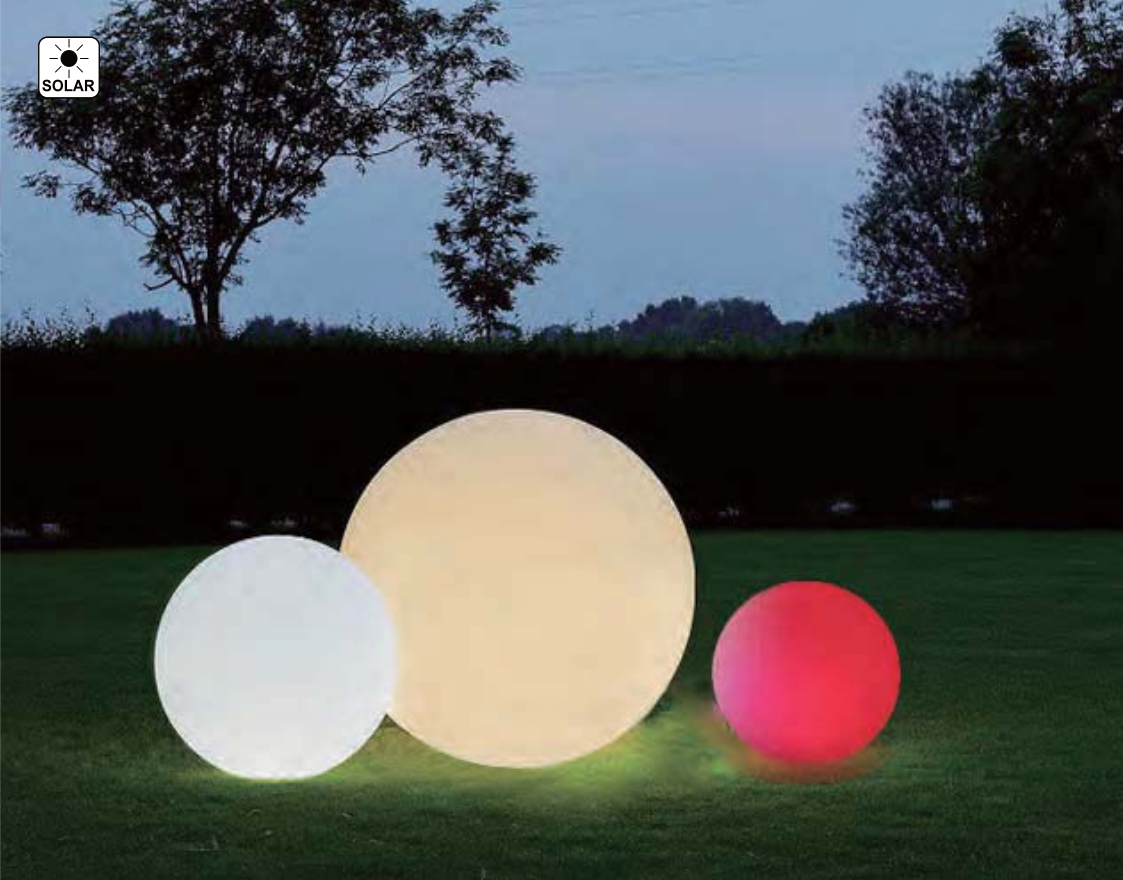

Solar module

LED RGBW 1W
Battery: 1800mAh
Solar charging: 8 hours
Working time: 8 hours

A++ A+ A

Items No.	D
SL001	300
SL002	350
SL003	400

Items No.	L	W	H
SL007	300	300	300
SL008	400	400	400