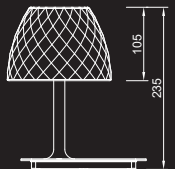

3611-3614

Basic information

Style

Modern simplicity

Classification

Desk lamp

Product color

Shade: White

Base: Black/Red/Orange/Grey

Color temperature

3000K/4000K/6000K

Product material

ABS base+ LLDPE shade

Battery capacity

Lithium Ion Battery 3.7V 4000mAh

Switch: Touch 3 levels dimming

LED Power: 1W

Lumen: 60lm

Type-C Input: 5V 2A

USB-A output: 5V 2A

IP44

Qi certified Wireless Charging 5W

3613