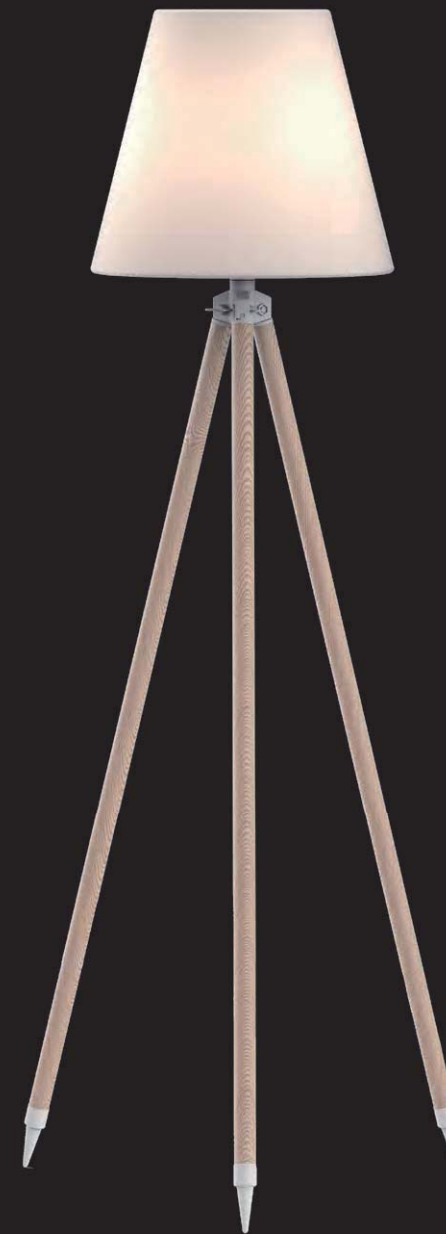

DLG-J009D

LED RGB 2W + White 4.8W
Battery: 4000mAh
DC charging: 8 hours
Solar charging: 30 hours
Working time: 4-8 hours