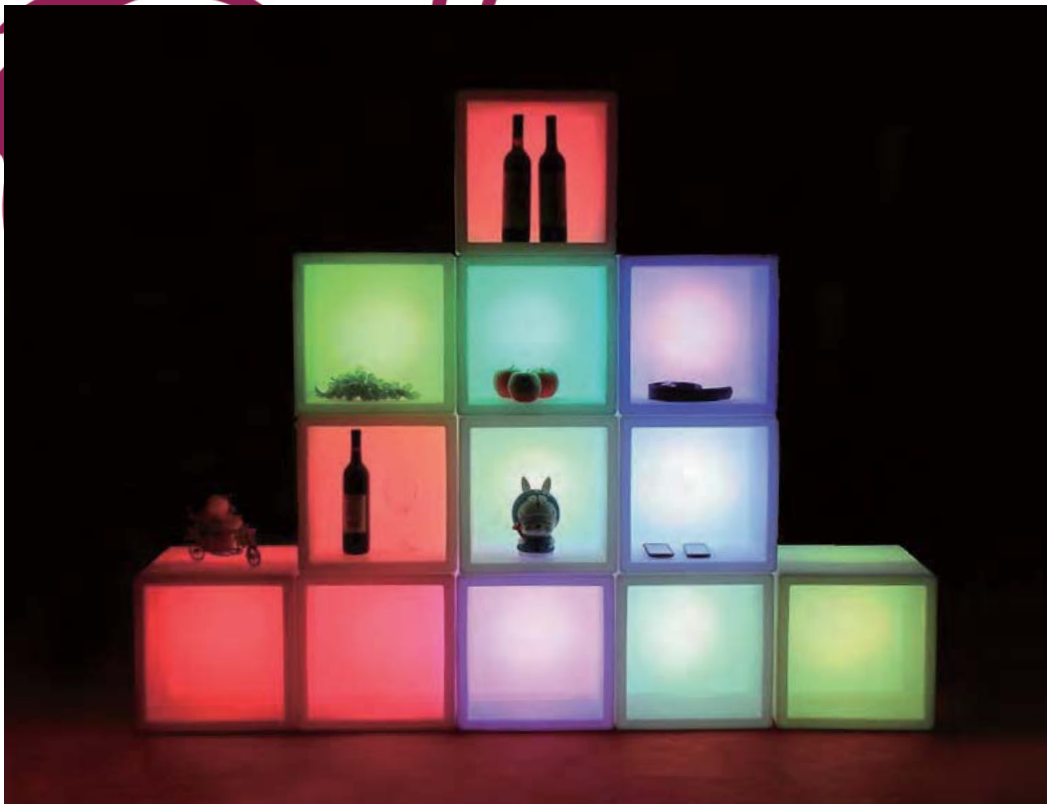

**CUBE**  
Bucket  
Stool  
Pot

Plastic shade  
Remote control  
LED RGBW 2-10 W  
A++ A+ A

**B007**      **B008**

**G004**  
Plastic shade  
Remote control  
LED RGBW 5W  
A++ A+ A

Plastic shade  
Remote control  
LED RGBW 2-5W