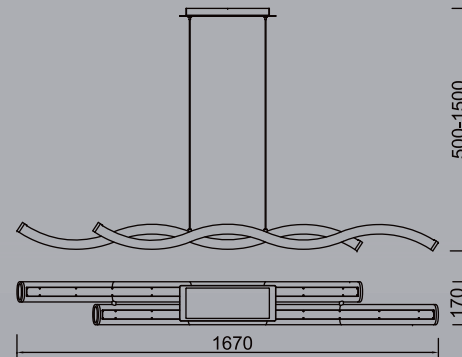

0  
UI  
|  
08

**J010A**

White / Plastic shade  
LED White 40W

A++ A+ A

**J010B**

White / Plastic shade  
LED White 30W

A++ A+ A

**J005 - RGB**