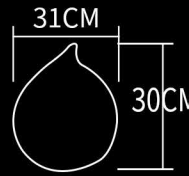

**XC-166**

Candle shape lamp  
Size:  
D7.5\*H10cm

**XC-167**

Candle shape lamp  
Size:  
D7.5\*H11.5cm/  
D7.5\*H15cm

SIZE:

- |            |          |            |           |
|------------|----------|------------|-----------|
| ● NLT-AC15 | Ø15X14CM | ● NLT-A004 | Ø40X39CM  |
| ● NLT-A002 | Ø20X19CM | ● NLT-A005 | Ø50X49CM  |
| ● NLT-AC25 | Ø25X24CM | ● NLT-A006 | Ø60X59CM  |
| ● NLT-A003 | Ø30X29CM | ● NLT-A008 | Ø80X79CM  |
| ● NLT-A035 | Ø35X34CM | ● NLT-A009 | Ø100X99CM |

SIZE:

- NLT-AF2014 20\*20\*14cm
- NLT-AF2817 28\*28\*17cm
- NLT-AF3520 35\*35\*20cm
- NLT-AF3527 35\*35\*27cm
- NLT-AF4014 40\*40\*14cm

● NLT-AP01  
D18\*H21cm

● NLT-AP02  
D21\*H25cm

● NLT-AP03  
D31\*H30cm

● NLT-AP04  
D27\*H32cm

● NLT-AE001  
10\*10\*H15cm

● NLT-AE002  
14\*14\*H19cm

● NLT-AE003  
15\*15\*H22cm

● NLT-AE004  
W19\*H34cm

● NLT-AE005  
W15\*H20cm

SIZE:

- NLT-AG001 23\*18\*13m
- NLT-AG002 29\*22\*14cm
- NLT-AG003 41\*29\*16cm
- NLT-AG004 38\*31\*21cm

10CM

SIZE:

- NLT-BC01 10X10X10CM
- NLT-BC15 15X15X15CM
- NLT-B001 20X20X20CM
- NLT-BC25 25X25X25CM
- NLT-B002 30X30X30CM
- NLT-BC35 35X35X35CM
- NLT-B003 40X40X40CM
- NLT-B043 43X43X43CM
- NLT-B004 50X50X50CM
- NLT-BC80 80X80X80CM
- NLT-B005 60X60X60CM