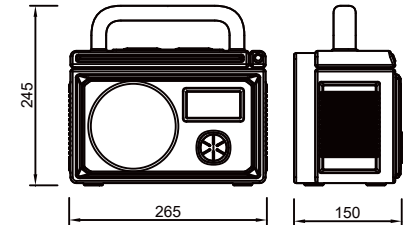

LIGHTING & SPEAKER

LS025

LED 3W RGBW

LIGHTING & SPEAKER

LS026

LED 3W RGBW