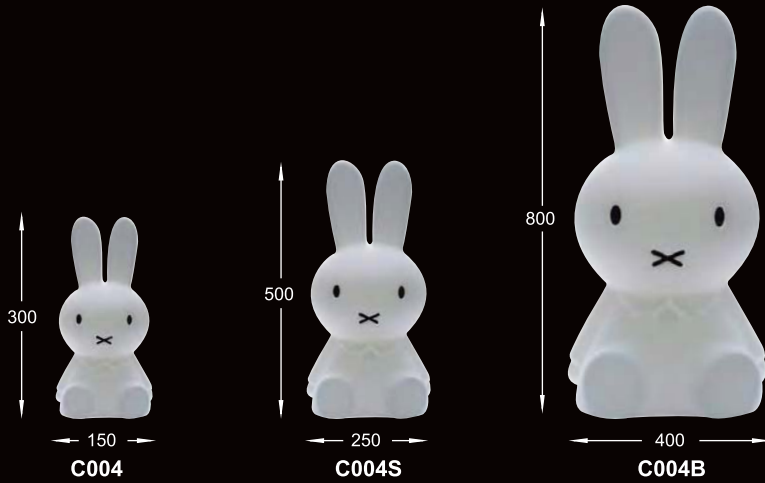

A

White LED 3W  
Dimmable

A++ A+ A

Plastic shade  
Remote control  
LED RGBW 2W

A++ A+ A

White LED 3W  
Dimmable

A++ A+ A

Plastic shade  
Remote control  
LED RGBW 2W