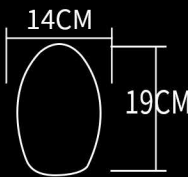

**XC-166**

Candle shape lamp  
Size:  
D7.5\*H10cm

**XC-167**

Candle shape lamp  
Size:  
D7.5\*H11.5cm/  
D7.5\*H15cm

SIZE:

- |            |          |            |           |
|------------|----------|------------|-----------|
| ● NLT-AC15 | Ø15X14CM | ● NLT-A004 | Ø40X39CM  |
| ● NLT-A002 | Ø20X19CM | ● NLT-A005 | Ø50X49CM  |
| ● NLT-AC25 | Ø25X24CM | ● NLT-A006 | Ø60X59CM  |
| ● NLT-A003 | Ø30X29CM | ● NLT-A008 | Ø80X79CM  |
| ● NLT-A035 | Ø35X34CM | ● NLT-A009 | Ø100X99CM |

SIZE:

- NLT-AF2014 20\*20\*14cm
- NLT-AF2817 28\*28\*17cm
- NLT-AF3520 35\*35\*20cm
- NLT-AF3527 35\*35\*27cm
- NLT-AF4014 40\*40\*14cm

● NLT-AP01  
D18\*H21cm

● NLT-AP02  
D21\*H25cm

● NLT-AP03  
D31\*H30cm

● NLT-AP04  
D27\*H32cm

● NLT-AE001  
10\*10\*H15cm

● NLT-AE002  
14\*14\*H19cm

● NLT-AE003  
15\*15\*H22cm

● NLT-AE004  
W19\*H34cm

● NLT-AE005  
W15\*H20cm

SIZE:

- NLT-AG001 23\*18\*13m
- NLT-AG002 29\*22\*14cm
- NLT-AG003 41\*29\*16cm
- NLT-AG004 38\*31\*21cm

10CM

SIZE:

- NLT-BC01 10X10X10CM
- NLT-BC15 15X15X15CM
- NLT-B001 20X20X20CM
- NLT-BC25 25X25X25CM
- NLT-B002 30X30X30CM
- NLT-BC35 35X35X35CM
- NLT-B003 40X40X40CM
- NLT-B043 43X43X43CM
- NLT-B004 50X50X50CM
- NLT-BC80 80X80X80CM
- NLT-B005 60X60X60CM