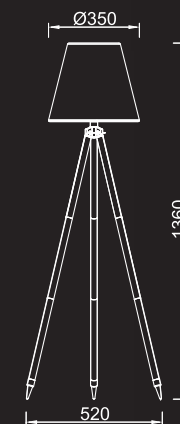

DLG-J009D

LED RGB 2W + White 4.8W
Battery: 4000mAh
DC charging: 8 hours
Solar charging: 30 hours
Working time: 4-8 hours