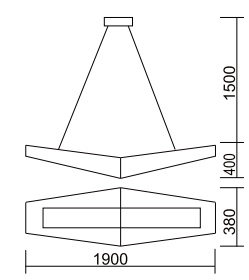

KD packaging  
CBM=0.05m<sup>3</sup>

J009C  
White shade + Black body  
E27 Max 40W

or  
UHE  
| sc  
086

y

**J002**  
White / Plastic shade  
LED White 80W  
A++ A+ A

**J003B**  
White / Plastic shade  
LED White 192W  
A++ A+ A