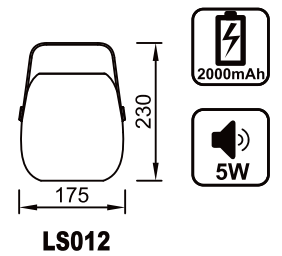

Items No.	L	W	H
LS008	200	200	200
LS006	300	300	300
LS007	400	400	400

For
UHE
| so
086