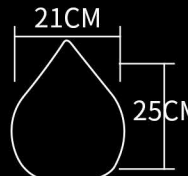

Mobile / Whatsapp / wechat: 0086 15988447631 (for oversea call)

**XC-163**

Globe lamp  
Size:  
D20cm

**XC-164**

Candle shape lamp  
Size:  
35\*9\*12cm

**XC-165**

Candle shape lamp  
Size:  
33\*10\*12.5cm

**XC-166**

Candle shape lamp  
Size:  
D7.5\*H10cm

**XC-167**

Candle shape lamp  
Size:  
D7.5\*H11.5cm/  
D7.5\*H15cm

SIZE:

- |            |          |            |           |
|------------|----------|------------|-----------|
| ● NLT-AC15 | Ø15X14CM | ● NLT-A004 | Ø40X39CM  |
| ● NLT-A002 | Ø20X19CM | ● NLT-A005 | Ø50X49CM  |
| ● NLT-AC25 | Ø25X24CM | ● NLT-A006 | Ø60X59CM  |
| ● NLT-A003 | Ø30X29CM | ● NLT-A008 | Ø80X79CM  |
| ● NLT-A035 | Ø35X34CM | ● NLT-A009 | Ø100X99CM |

SIZE:

- NLT-AF2014 20\*20\*14cm
- NLT-AF2817 28\*28\*17cm
- NLT-AF3520 35\*35\*20cm
- NLT-AF3527 35\*35\*27cm
- NLT-AF4014 40\*40\*14cm

● NLT-AP01  
D18\*H21cm

● NLT-AP02  
D21\*H25cm

● NLT-AP03  
D31\*H30cm