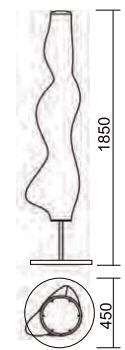

J001
White / Plastic shade
LED White 80W
A++ A+ A