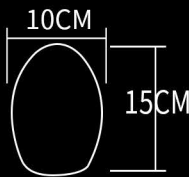

**XC-166**

Candle shape lamp  
Size:  
D7.5\*H10cm

**XC-167**

Candle shape lamp  
Size:  
D7.5\*H11.5cm/  
D7.5\*H15cm

SIZE:

- |            |          |            |           |
|------------|----------|------------|-----------|
| ● NLT-AC15 | Ø15X14CM | ● NLT-A004 | Ø40X39CM  |
| ● NLT-A002 | Ø20X19CM | ● NLT-A005 | Ø50X49CM  |
| ● NLT-AC25 | Ø25X24CM | ● NLT-A006 | Ø60X59CM  |
| ● NLT-A003 | Ø30X29CM | ● NLT-A008 | Ø80X79CM  |
| ● NLT-A035 | Ø35X34CM | ● NLT-A009 | Ø100X99CM |

SIZE:

- NLT-AF2014 20\*20\*14cm
- NLT-AF2817 28\*28\*17cm
- NLT-AF3520 35\*35\*20cm
- NLT-AF3527 35\*35\*27cm
- NLT-AF4014 40\*40\*14cm

● NLT-AP01  
D18\*H21cm

● NLT-AP02  
D21\*H25cm

● NLT-AP03  
D31\*H30cm

● NLT-AP04  
D27\*H32cm

● NLT-AE001  
10\*10\*H15cm

● NLT-AE002  
14\*14\*H19cm

● NLT-AE003  
15\*15\*H22cm

● NLT-AE004  
W19\*H34cm

● NLT-AE005  
W15\*H20cm

SIZE:

- NLT-AG001 23\*18\*13m
- NLT-AG002 29\*22\*14cm
- NLT-AG003 41\*29\*16cm
- NLT-AG004 38\*31\*21cm

10CM

SIZE:

- NLT-BC01 10X10X10CM
- NLT-BC15 15X15X15CM
- NLT-B001 20X20X20CM
- NLT-BC25 25X25X25CM
- NLT-B002 30X30X30CM
- NLT-BC35 35X35X35CM
- NLT-B003 40X40X40CM
- NLT-B043 43X43X43CM
- NLT-B004 50X50X50CM
- NLT-BC80 80X80X80CM
- NLT-B005 60X60X60CM