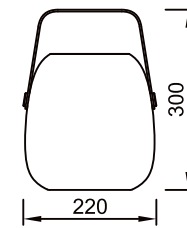

SL012

Portable solar lamp

LED RGBW 1W
Battery: 1800mAh
Solar charging: 8 hours
Working time: 8 hours

A++ A+ A