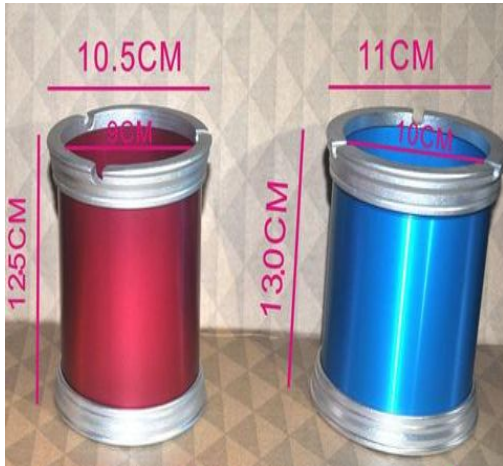

XC-67

Ashtray
Size:
1:D10.5*H12.5cm
2:D11*H13cm