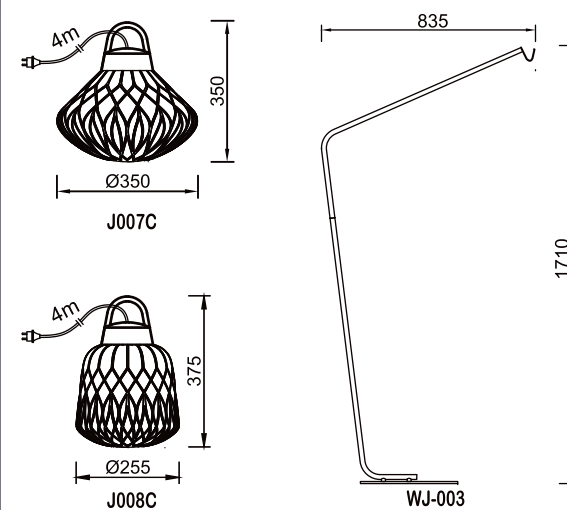

LIGHTING & SPEAKER