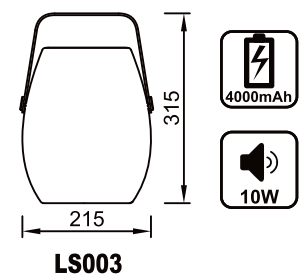

Items No.	L	W	H
LS008	200	200	200
LS006	300	300	300
LS007	400	400	400

For
UHE
| so
086