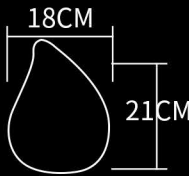

Mobile / Whatsapp / wechat: 0086 15988447631 (for oversea call)

**XC-163**

Globe lamp  
Size:  
D20cm

**XC-164**

Candle shape lamp  
Size:  
35\*9\*12cm

**XC-165**

Candle shape lamp  
Size:  
33\*10\*12.5cm

**XC-166**

Candle shape lamp  
Size:  
D7.5\*H10cm

**XC-167**

Candle shape lamp  
Size:  
D7.5\*H11.5cm/  
D7.5\*H15cm

SIZE:

- |            |          |            |           |
|------------|----------|------------|-----------|
| ● NLT-AC15 | Ø15X14CM | ● NLT-A004 | Ø40X39CM  |
| ● NLT-A002 | Ø20X19CM | ● NLT-A005 | Ø50X49CM  |
| ● NLT-AC25 | Ø25X24CM | ● NLT-A006 | Ø60X59CM  |
| ● NLT-A003 | Ø30X29CM | ● NLT-A008 | Ø80X79CM  |
| ● NLT-A035 | Ø35X34CM | ● NLT-A009 | Ø100X99CM |

SIZE:

- NLT-AF2014 20\*20\*14cm
- NLT-AF2817 28\*28\*17cm
- NLT-AF3520 35\*35\*20cm
- NLT-AF3527 35\*35\*27cm
- NLT-AF4014 40\*40\*14cm

● NLT-AP01  
D18\*H21cm

● NLT-AP02  
D21\*H25cm

● NLT-AP03  
D31\*H30cm