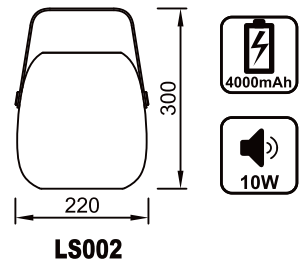

Items No.	L	W	H
LS008	200	200	200
LS006	300	300	300
LS007	400	400	400

For
UHE
| so
086