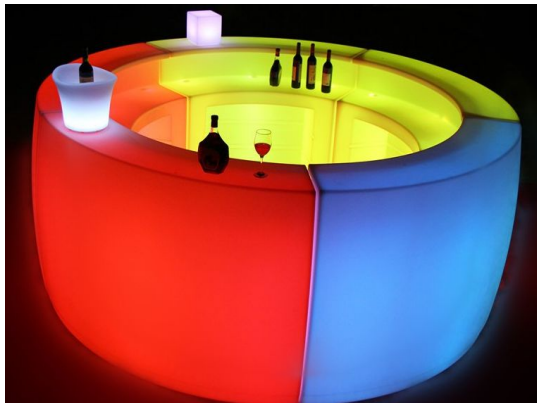

Mobile/Whatsapp/wechat:0086 15988447631 (for oversea call)

XC-103

Bar table

Size:  
D80xH106cm/  
D80xH96cm/  
D80xH76cm/  
D80xH56cm

XC-104

S type  
round table  
Size:  
D90\*H70cm

XC-105

Led round bar  
table

Size:  
150x60x115cm

XC-106

Round flowerpot

Size:  
1:D30xH32cm  
2:D60xH65cm

XC-107

LED vase

Size:  
D18\*H50cm

Round vase  
Size:D18\*H50cm