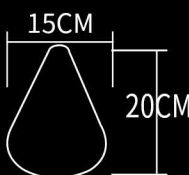

**XC-166**

Candle shape lamp  
Size:  
D7.5\*H10cm

**XC-167**

Candle shape lamp  
Size:  
D7.5\*H11.5cm/  
D7.5\*H15cm

SIZE:

- |            |          |            |           |
|------------|----------|------------|-----------|
| ● NLT-AC15 | Ø15X14CM | ● NLT-A004 | Ø40X39CM  |
| ● NLT-A002 | Ø20X19CM | ● NLT-A005 | Ø50X49CM  |
| ● NLT-AC25 | Ø25X24CM | ● NLT-A006 | Ø60X59CM  |
| ● NLT-A003 | Ø30X29CM | ● NLT-A008 | Ø80X79CM  |
| ● NLT-A035 | Ø35X34CM | ● NLT-A009 | Ø100X99CM |

SIZE:

- NLT-AF2014 20\*20\*14cm
- NLT-AF2817 28\*28\*17cm
- NLT-AF3520 35\*35\*20cm
- NLT-AF3527 35\*35\*27cm
- NLT-AF4014 40\*40\*14cm

● NLT-AP01  
D18\*H21cm

● NLT-AP02  
D21\*H25cm

● NLT-AP03  
D31\*H30cm

● NLT-AP04  
D27\*H32cm

● NLT-AE001  
10\*10\*H15cm

● NLT-AE002  
14\*14\*H19cm

● NLT-AE003  
15\*15\*H22cm

● NLT-AE004  
W19\*H34cm

● NLT-AE005  
W15\*H20cm

SIZE:

- NLT-AG001 23\*18\*13m
- NLT-AG002 29\*22\*14cm
- NLT-AG003 41\*29\*16cm
- NLT-AG004 38\*31\*21cm

10CM

SIZE:

- NLT-BC01 10X10X10CM
- NLT-BC15 15X15X15CM
- NLT-B001 20X20X20CM
- NLT-BC25 25X25X25CM
- NLT-B002 30X30X30CM
- NLT-BC35 35X35X35CM
- NLT-B003 40X40X40CM
- NLT-B043 43X43X43CM
- NLT-B004 50X50X50CM
- NLT-BC80 80X80X80CM
- NLT-B005 60X60X60CM