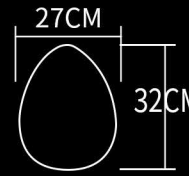

**XC-166**

Candle shape lamp  
Size:  
D7.5\*H10cm

**XC-167**

Candle shape lamp  
Size:  
D7.5\*H11.5cm/  
D7.5\*H15cm

SIZE:

- |            |          |            |           |
|------------|----------|------------|-----------|
| ● NLT-AC15 | Ø15X14CM | ● NLT-A004 | Ø40X39CM  |
| ● NLT-A002 | Ø20X19CM | ● NLT-A005 | Ø50X49CM  |
| ● NLT-AC25 | Ø25X24CM | ● NLT-A006 | Ø60X59CM  |
| ● NLT-A003 | Ø30X29CM | ● NLT-A008 | Ø80X79CM  |
| ● NLT-A035 | Ø35X34CM | ● NLT-A009 | Ø100X99CM |

SIZE:

- NLT-AF2014 20\*20\*14cm
- NLT-AF2817 28\*28\*17cm
- NLT-AF3520 35\*35\*20cm
- NLT-AF3527 35\*35\*27cm
- NLT-AF4014 40\*40\*14cm

● NLT-AP01  
D18\*H21cm

● NLT-AP02  
D21\*H25cm

● NLT-AP03  
D31\*H30cm

● NLT-AP04  
D27\*H32cm

● NLT-AE001  
10\*10\*H15cm

● NLT-AE002  
14\*14\*H19cm

● NLT-AE003  
15\*15\*H22cm

● NLT-AE004  
W19\*H34cm

● NLT-AE005  
W15\*H20cm

SIZE:

- NLT-AG001 23\*18\*13m
- NLT-AG002 29\*22\*14cm
- NLT-AG003 41\*29\*16cm
- NLT-AG004 38\*31\*21cm

10CM

SIZE:

- NLT-BC01 10X10X10CM
- NLT-BC15 15X15X15CM
- NLT-B001 20X20X20CM
- NLT-BC25 25X25X25CM
- NLT-B002 30X30X30CM
- NLT-BC35 35X35X35CM
- NLT-B003 40X40X40CM
- NLT-B043 43X43X43CM
- NLT-B004 50X50X50CM
- NLT-BC80 80X80X80CM
- NLT-B005 60X60X60CM