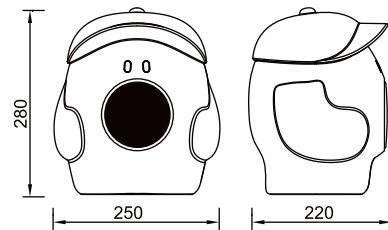

LS010

LED 1.8W RGBW

Bluetooth connection with handphone/table.
Remote control for:

Music, light dimming and RGB control.
Battery : 2000mAh
IP44 - Protected against water splashing