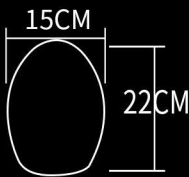

**XC-166**

Candle shape lamp  
Size:  
D7.5\*H10cm

**XC-167**

Candle shape lamp  
Size:  
D7.5\*H11.5cm/  
D7.5\*H15cm

SIZE:

- |            |          |            |           |
|------------|----------|------------|-----------|
| ● NLT-AC15 | Ø15X14CM | ● NLT-A004 | Ø40X39CM  |
| ● NLT-A002 | Ø20X19CM | ● NLT-A005 | Ø50X49CM  |
| ● NLT-AC25 | Ø25X24CM | ● NLT-A006 | Ø60X59CM  |
| ● NLT-A003 | Ø30X29CM | ● NLT-A008 | Ø80X79CM  |
| ● NLT-A035 | Ø35X34CM | ● NLT-A009 | Ø100X99CM |

SIZE:

- NLT-AF2014 20\*20\*14cm
- NLT-AF2817 28\*28\*17cm
- NLT-AF3520 35\*35\*20cm
- NLT-AF3527 35\*35\*27cm
- NLT-AF4014 40\*40\*14cm

● NLT-AP01  
D18\*H21cm

● NLT-AP02  
D21\*H25cm

● NLT-AP03  
D31\*H30cm

● NLT-AP04  
D27\*H32cm

● NLT-AE001  
10\*10\*H15cm

● NLT-AE002  
14\*14\*H19cm

● NLT-AE003  
15\*15\*H22cm

● NLT-AE004  
W19\*H34cm

● NLT-AE005  
W15\*H20cm

SIZE:

- NLT-AG001 23\*18\*13m
- NLT-AG002 29\*22\*14cm
- NLT-AG003 41\*29\*16cm
- NLT-AG004 38\*31\*21cm

10CM

SIZE:

- NLT-BC01 10X10X10CM
- NLT-BC15 15X15X15CM
- NLT-B001 20X20X20CM
- NLT-BC25 25X25X25CM
- NLT-B002 30X30X30CM
- NLT-BC35 35X35X35CM
- NLT-B003 40X40X40CM
- NLT-B043 43X43X43CM
- NLT-B004 50X50X50CM
- NLT-BC80 80X80X80CM
- NLT-B005 60X60X60CM