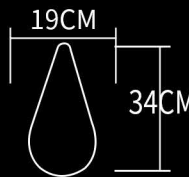

**XC-166**

Candle shape lamp  
Size:  
D7.5\*H10cm

**XC-167**

Candle shape lamp  
Size:  
D7.5\*H11.5cm/  
D7.5\*H15cm

SIZE:

- |            |          |            |           |
|------------|----------|------------|-----------|
| ● NLT-AC15 | Ø15X14CM | ● NLT-A004 | Ø40X39CM  |
| ● NLT-A002 | Ø20X19CM | ● NLT-A005 | Ø50X49CM  |
| ● NLT-AC25 | Ø25X24CM | ● NLT-A006 | Ø60X59CM  |
| ● NLT-A003 | Ø30X29CM | ● NLT-A008 | Ø80X79CM  |
| ● NLT-A035 | Ø35X34CM | ● NLT-A009 | Ø100X99CM |

SIZE:

- NLT-AF2014 20\*20\*14cm
- NLT-AF2817 28\*28\*17cm
- NLT-AF3520 35\*35\*20cm
- NLT-AF3527 35\*35\*27cm
- NLT-AF4014 40\*40\*14cm

● NLT-AP01  
D18\*H21cm

● NLT-AP02  
D21\*H25cm

● NLT-AP03  
D31\*H30cm

● NLT-AP04  
D27\*H32cm

● NLT-AE001  
10\*10\*H15cm

● NLT-AE002  
14\*14\*H19cm

● NLT-AE003  
15\*15\*H22cm

● NLT-AE004  
W19\*H34cm

● NLT-AE005  
W15\*H20cm

SIZE:

- NLT-AG001 23\*18\*13m
- NLT-AG002 29\*22\*14cm
- NLT-AG003 41\*29\*16cm
- NLT-AG004 38\*31\*21cm

10CM

SIZE:

- NLT-BC01 10X10X10CM
- NLT-BC15 15X15X15CM
- NLT-B001 20X20X20CM
- NLT-BC25 25X25X25CM
- NLT-B002 30X30X30CM
- NLT-BC35 35X35X35CM
- NLT-B003 40X40X40CM
- NLT-B043 43X43X43CM
- NLT-B004 50X50X50CM
- NLT-BC80 80X80X80CM
- NLT-B005 60X60X60CM