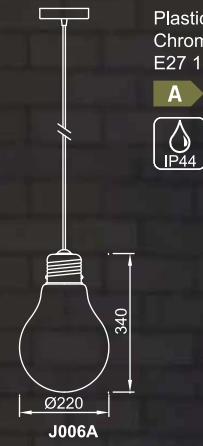

Plastic shade  
Remote control  
LED RGB 10 W

A++ A+ A

**J005**

White / Plastic shade  
LED White 20W

A++ A+ A

Plastic shade  
Chrome  
E27 1 \* Max.40W

A

J006B