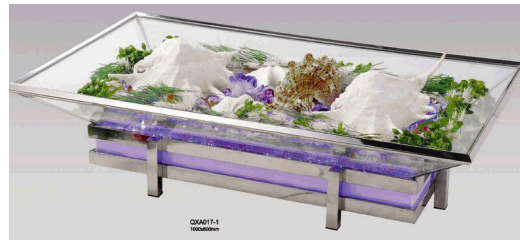

Mobile / Whatsapp / wechat: 0086 15988447631 (for oversea call)

XC-151  
Freezer  
Size:  
12\*29.5\*12cm;  
Color:red,blue,  
white,warm white

XC-152  
Ice bucket  
Size:  
23\*21\*29cm;  
RGB

XC-153  
Ice storage  
tank  
Size:  
49\*33\*30cm;