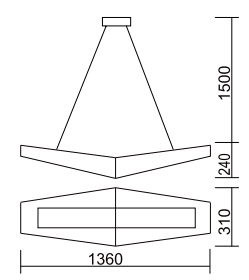

KD packaging  
CBM=0.05m<sup>3</sup>

J009C  
White shade + Black body  
E27 Max 40W

or  
UHE  
| sc  
086

y

**J002**  
White / Plastic shade  
LED White 80W  
A++ A+ A

**J003B**  
White / Plastic shade  
LED White 192W  
A++ A+ A