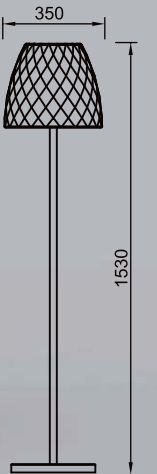

KD packaging  
CBM=0.05m<sup>3</sup>

J009C  
White shade + Black body  
E27 Max 40W

or  
UHE  
| sc  
086

y

**J002**  
White / Plastic shade  
LED White 80W  
A++ A+ A

**J003B**  
White / Plastic shade  
LED White 192W  
A++ A+ A