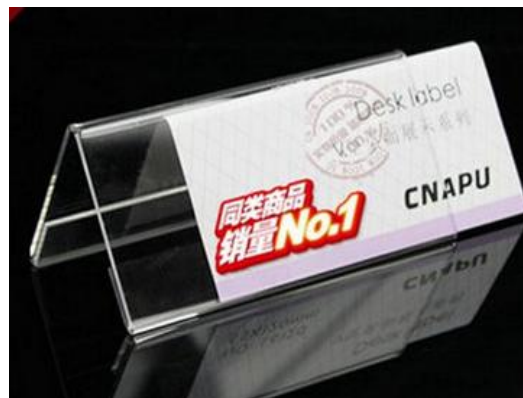

CJ-01

SIZE:
20*10cm;
18*10cm;
15*8cm;
15*10cm