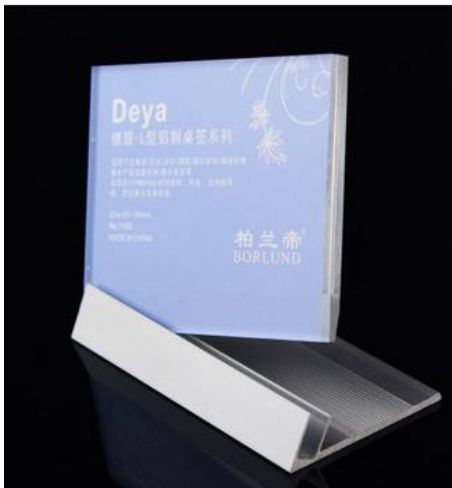

TC-21

SIZE:
21cm*14.8cm

PAPERSIZE:
21cm*14.8cm