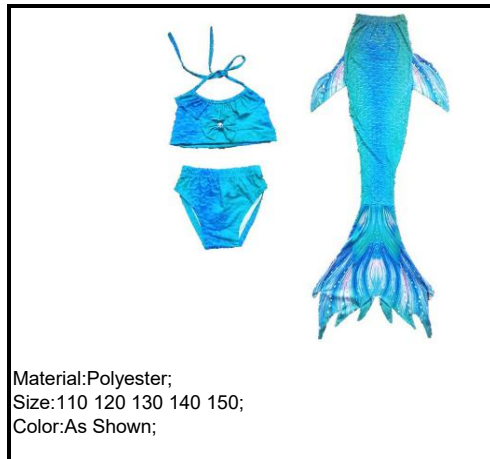

Mobile/Whatsapp/wechat:0086 15988447631 (for oversea call)

Material:Spandex;
Size:110 120 130 140 150;
Color:As Shown;

MT-055

Material:Spandex;
Size:110 120 130 140 150;
Color:As Shown;

MT-056

Material:Polyester;
Size:100 110 120 130 140 150;
Color:As Shown;

MT-057

Material:Polyester;
Size:110 120 130 140 150;
Color:As Shown;

MT-058

Material:Polyester;
Size:110 120 130 140 150;
Color:As Shown;

MT-059

Material:Polyester;
Size:110 120 130 140 150;
Color:As Shown;