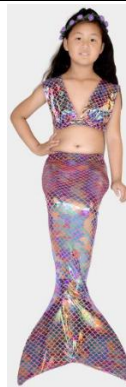

Material:Polyester;
Size:XXS XS S M L XL XXL;
Color:As Shown;

MT-0131