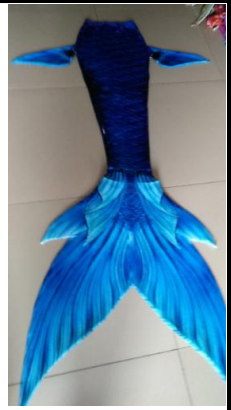

Mobile/Whatsapp/wechat:0086 15988447631 (for oversea call)

Material:Polyester;
Size:110,120,130,140,150;
Color:As Shown;

MT-0235

Material:Polyester;
Size:Customized Size;
Color:As Shown;

MT-0236

Material:Polyester;
Size:Customized Size;
Color:As Shown;