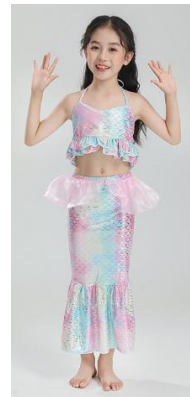

Mobile/Whatsapp/wechat:0086 15988447631 (for oversea call)

CATALOGUE OF MERMAID TAILS

Material:Polyester-Acetate fiber;
Size: 100 110 120 130 140 150;
Color: Purple;

MT-001

Material:Polyester-Acetate fiber;
Size: 100 110 120 130 140 150;
Color: Pink;