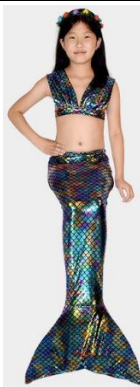

Material:Polyester;
Size:XXS XS S M L XL XXL;
Color:As Shown;

MT-0130