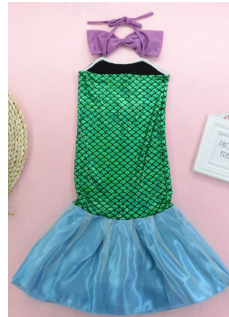

Mobile/Whatsapp/wechat:0086 15988447631 (for oversea call)

CATALOGUE OF MERMAID TAILS

Material:Polyester-Acetate fiber;
Size: 100 110 120 130 140 150;
Color: Purple;

MT-001

Material:Polyester-Acetate fiber;
Size: 100 110 120 130 140 150;
Color: Pink;

MT-002

Material:Polyester;
Size: 100 110 120 130 140 150;
Color: Pink;

MT-003

Material:Polyester;
Size: 100 110 120 130 140 150;
Color:Blue;

MT-004

Material:Polyester;
Size: 100 110 120 130 140 150;
Color:Green;