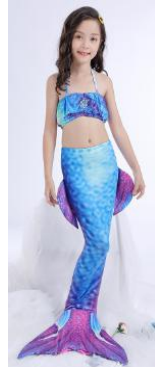

Material:Polyester;
Size:110 120 130 140 150;
Color:As Shown;

MT-032