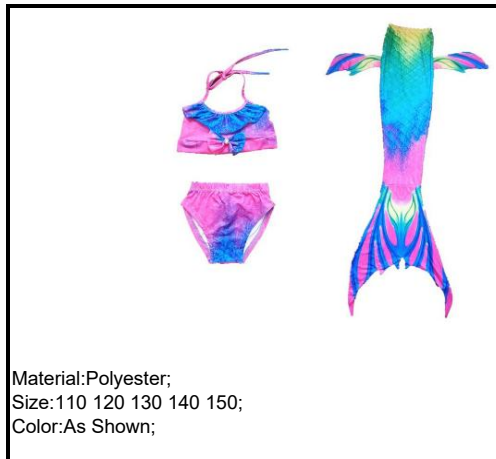

Mobile/Whatsapp/wechat:0086 15988447631 (for oversea call)

Material:Spandex;
Size:110 120 130 140 150;
Color:As Shown;

MT-055

Material:Spandex;
Size:110 120 130 140 150;
Color:As Shown;

MT-056

Material:Polyester;
Size:100 110 120 130 140 150;
Color:As Shown;

MT-057

Material:Polyester;
Size:110 120 130 140 150;
Color:As Shown;

MT-058

Material:Polyester;
Size:110 120 130 140 150;
Color:As Shown;

MT-059

Material:Polyester;
Size:110 120 130 140 150;
Color:As Shown;