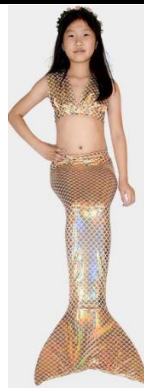

MT-0138

Material:Polyester;
Size:XXS XS S M L XL XXL;
Color:As Shown;

MT-0140