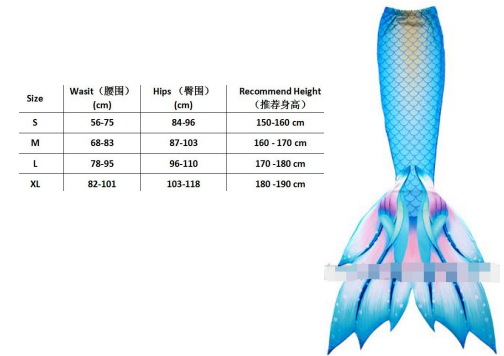

Material:Polyester;
Size:110,120,130,140,150;
Color:As Shown;

MT-0265

Material:Polyester;
Size:110,120,130,140,150;
Color:As Shown;

MT-0266

Material:Polyester;
Size:110,120,130,140,150;
Color:As Shown;

MT-0267

Material:Polyester;
Size:110,120,130,140,150;
Color:As Shown;

MT-0268

Material:Polyester;
Size:110,120,130,140,150;
Color:As Shown;

MT-0269

Material:Polyester;
Size:S,M,L,XL;
Color:As Shown;

MT-0269

Size	Wast (腰围) [cm]	Hips (臀围) [cm]	Recommend Height (推荐身高)
S	56-75	84-96	150-160 cm
M	68-83	87-103	160 -170 cm
L	78-95	96-110	170 -180 cm
XL	82-101	103-118	180 -190 cm