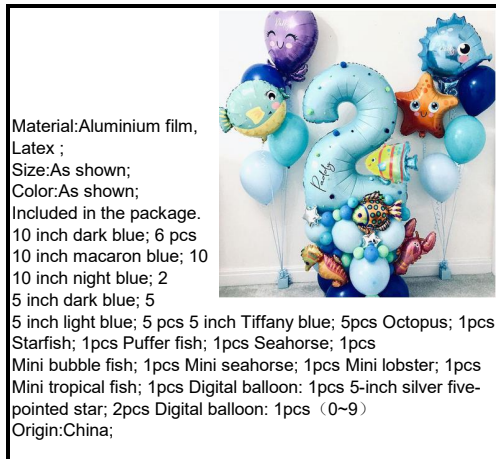

LB-109

Material:Aluminium film,
Latex ;
Size:As shown;
Color:As shown;
Included in the package.
10 inch dark blue; 6 pcs
10 inch macaron blue; 10
10 inch night blue; 2
5 inch dark blue; 5
5 inch light blue; 5 pcs 5 inch Tiffany blue; 5pcs Octopus; 1pcs
Starfish; 1pcs Puffer fish; 1pcs Seahorse; 1pcs
Mini bubble fish; 1pcs Mini seahorse; 1pcs Mini lobster; 1pcs
Mini tropical fish; 1pcs Digital balloon: 1pcs 5-inch silver five-
pointed star; 2pcs Digital balloon: 1pcs (0-9)
Origin:China;