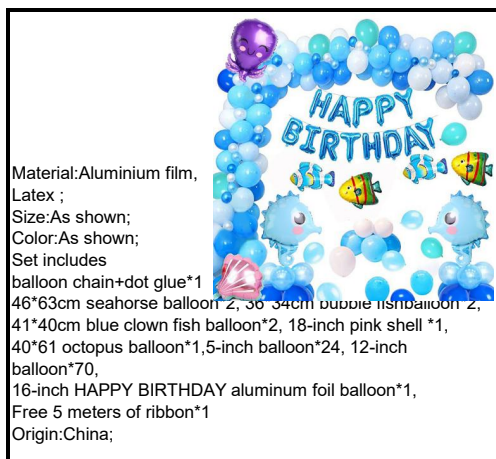

LB-112

Material:Aluminium film,
Latex ;
Size:As shown;
Color:As shown;
Set includes
balloon chain+dot glue*1
46*63cm seahorse balloon 2, 36 34cm bubble fish balloon 2,
41*40cm blue clown fish balloon*2, 18-inch pink shell *1,
40*61 octopus balloon*1,5-inch balloon*24, 12-inch
balloon*70,
16-inch HAPPY BIRTHDAY aluminum foil balloon*1,
Free 5 meters of ribbon*1
Origin:China;

LB-115