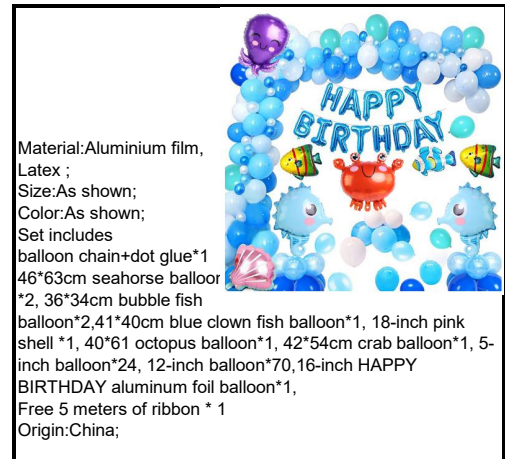

LB-111

Material:Aluminium film,
Latex ;
Size:As shown;
Color:As shown;
Set includes
balloon chain+dot glue*1
46*63cm seahorse balloon
*2, 36*34cm bubble fish
balloon*2,41*40cm blue clown fish balloon*1, 18-inch pink
shell *1, 40*61 octopus balloon*1, 42*54cm crab balloon*1, 5-
inch balloon*24, 12-inch balloon*70,16-inch HAPPY
BIRTHDAY aluminum foil balloon*1,
Free 5 meters of ribbon * 1
Origin:China;