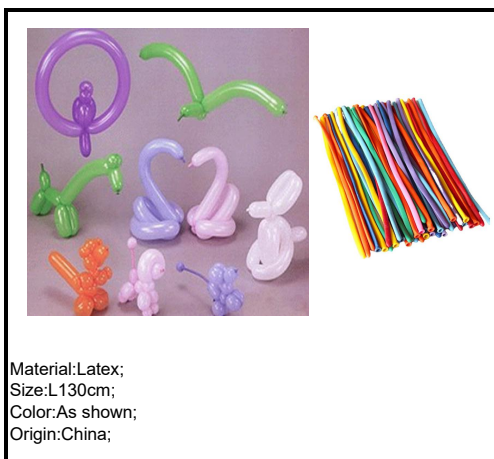

LB-85

Material:Latex;
Size:L130cm;
Color:As shown;
Origin:China;

LB-88