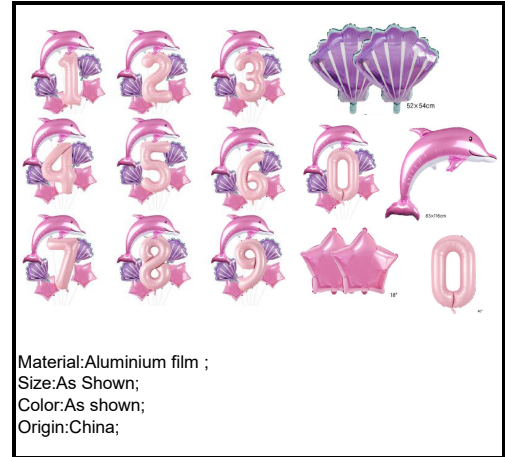

LB-108

Material:Aluminium film ;
Size:As Shown;
Color:As shown;
Origin:China;