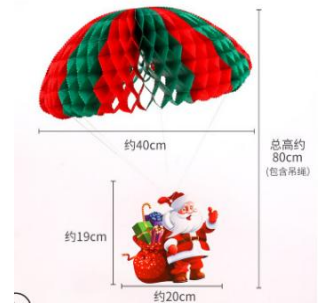

Santa parachute
Model:RC-195
Size:H80cm;
Material:Paper;