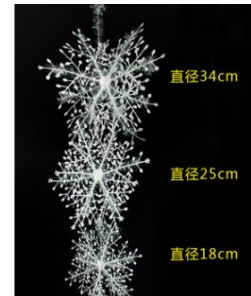

Snowflake Line
Model:RC-222
Size:as shown;
Material:Foam;