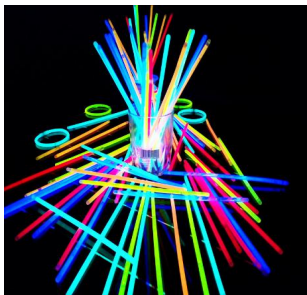

light stick
Model:DH-07;
Size:L20cm;(US$4.33/set);
Material:plastic;100pcs/set;