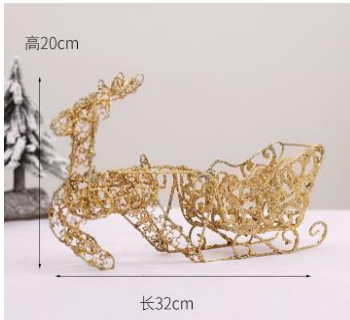

HENMAN TRADING (HK) CO LIMITED

General Supplier for Hotel & Construction Industry

ADD.: RM 4-8, LVYE CHUNTIAN BLK, LIUHE ROAD, HANGZHOU CITY, CHINA 311122

Email: | shen@henmantrading.com | sales@henmantrading.com

Mobile/Whatsapp/wechat:0086 15988447631 (for oversea call)

Christmas deer
Model:RC-433
Size:32*20cm;
Material:Steel;