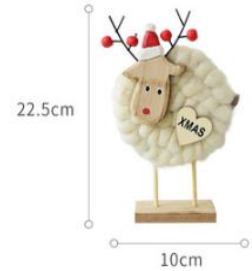

Model:RC-681
Size:as shown;
Material:wood and wool;