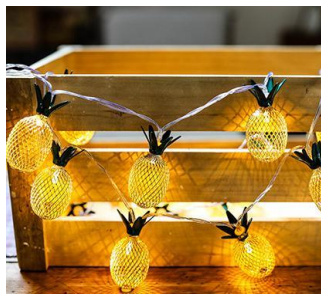

Led Light
Model:RC-617
Size:L2m(10bulb),L4m(20bulb),
L6m(40bulb),L10m(60bulb);
Material:PVC;

Solar flowers lamp
Model:RC-618
Size:H80cm;
Material:ABS, EV A, Stainless steel;

Solar flowers lamp
Model:RC-619
Size:H70cm;
Material:ABS, EV A, Stainless steel;