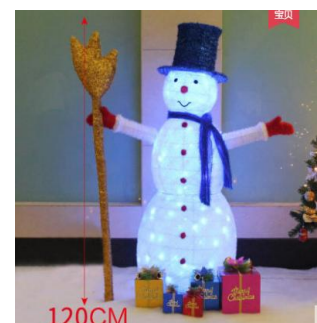

Led Snowman
Model:RC-438
Size:H120cm;
Material:Steel;