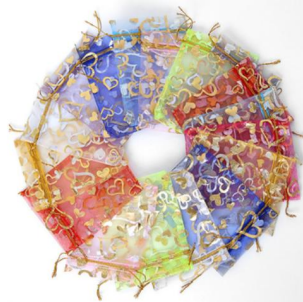

gift cloth bag
Model:RC-539
Size:W7*H9cm,W10*H15cm,W13cm*H18cm;
Material:yarn;100pcs/set