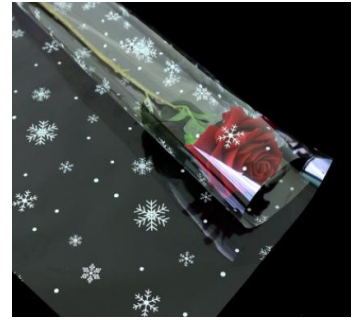

Gift wrapping paper
Model:RC-531
Size:60*60cm;
Material:plastic;

Gift wrapping paper
Model:RC-534
Size:60*60cm;20sheet/set;
Material:PVC;