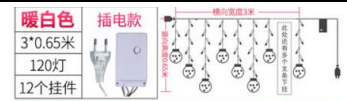

Email: | shen@henmantrading.com | sales@henmantrading.com

Mobile/Whatsapp/wechat:0086 15988447631 (for oversea call)

Curtain net light
Model:RC-568
Size:L2.5M*H80cm;
Material:PVC

Led Light
Model:RC-569
Size:L2.5*H0.65m;
Material:PVC;